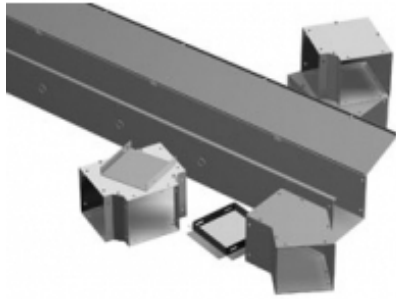

Type 1 Lay-In Wireway *CW Series*

Wireway & Accessories

Application

- Construction designed to ensure electrical continuity and to permit fast and easy indoor installation of multiple wireway runs.

Standards

- UL-50 Type 1
- cUL Type 1
- Complies with
 - IEC 60529, IP20

Construction - Screw Cover

- Formed from 16 or 14 gauge steel
- Flat covers have keyhole screw slots
- Straight sections do not have knockouts
- Unobstructed interior speeds up laying of cables
- Optional hanger brackets allow for vertical or horizontal mounting
- Joiners sold separately

Construction - Hinge Cover

- Formed from 16 or 14 gauge steel
- Hinge covers are hinged on 24" centers
- Straight sections are provided with adequate concentric knockouts (1/2", 3/4" conduit size)
- Knockouts are on 12" centers
- Joiner is included with each straight section
- Unobstructed interior speeds up laying of cables
- Optional hanger brackets allow for vertical or horizontal mounting

- Bracket Hanger Wall Type
- Telescope Fitting

- Joiner

Screw Cover with Knockouts	2.5 x 2.5	4 x 4	6 x 6	8 x 8	10 x 10	12 x 12
Straight Section 12"	CWSC212	CWSC412	CWSC612	CWSC812	-	CWSC1212
Straight Section 18"	-	-	-	-	-	-
Straight Section 24"	CWSC224	CWSC424	CWSC624	CWSC824	-	CWSC1224
Straight Section 36"	CWSC236	CWSC436	CWSC636	CWSC836	-	CWSC1236
Straight Section 48"	CWSC248	CWSC448	CWSC648	CWSC848	-	CWSC1248
Straight Section 60"	CWSC260	CWSC460	CWSC660	CWSC860	-	CWSC1260
Straight Section 72"	-	CWSC472	CWSC672	-	-	-
Straight Section 96"	-	-	-	-	-	-
Straight Section 120"	CWSC2120	CWSC4120	CWSC6120	CWSC8120	-	-