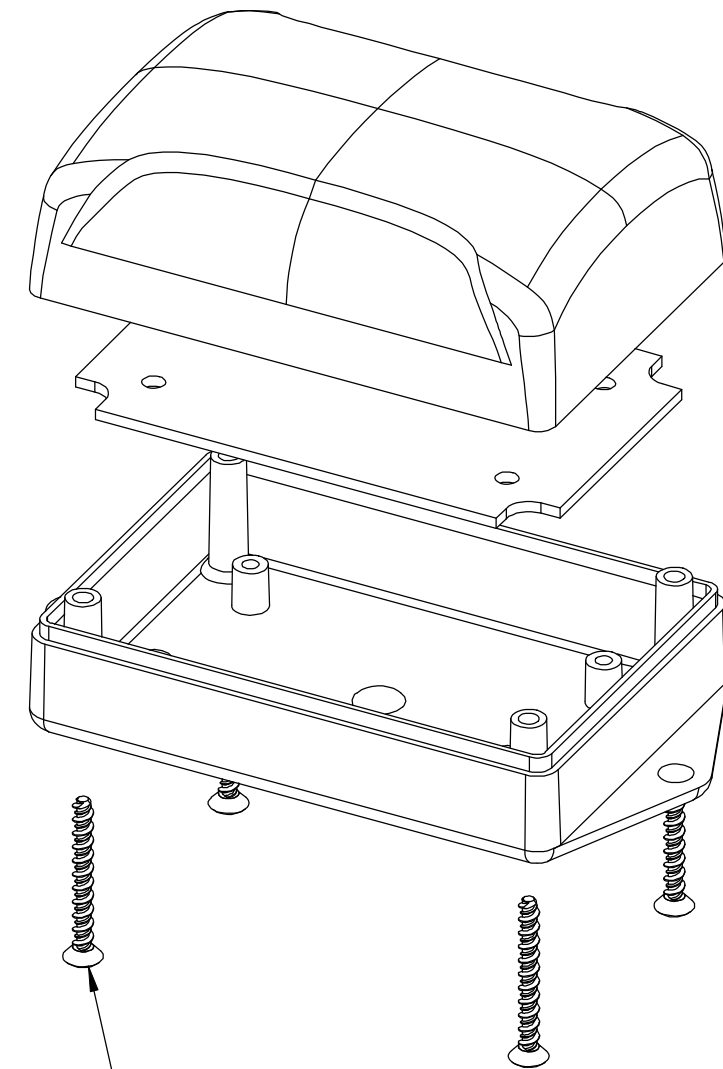

PART NAME

PLASTIBOX - STYLE M

PART No.

PT-11851-FMB

REVISION DATE

3-30-09

RECOMMENDED PC BOARD NOT FURNISHED

(4) SCREWS FURNISHED

MATERIAL:  
ABS, BLACK, UL94V0

MAR RESISTANT TEXTURED SURFACE