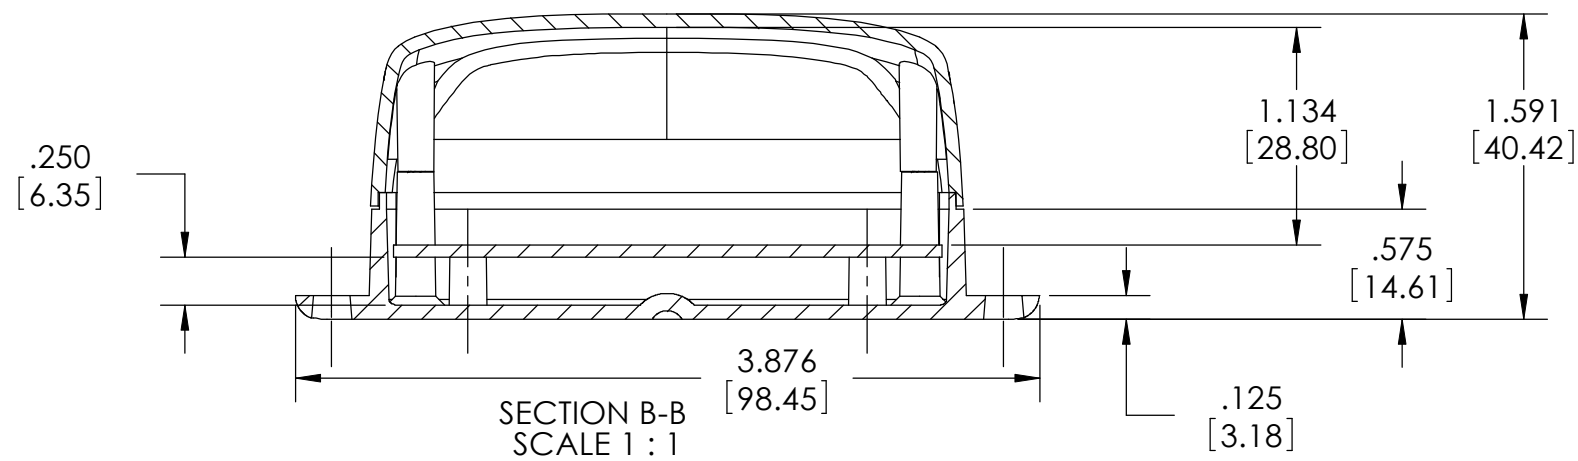

PART NAME

PLASTIBOX - STYLE M

PART No.

PT-11851-FMB

REVISION DATE

3-30-09

RECOMMENDED PC BOARD NOT FURNISHED

(4) SCREWS FURNISHED

MATERIAL:  
ABS, BLACK, UL94V0

MAR RESISTANT TEXTURED SURFACE