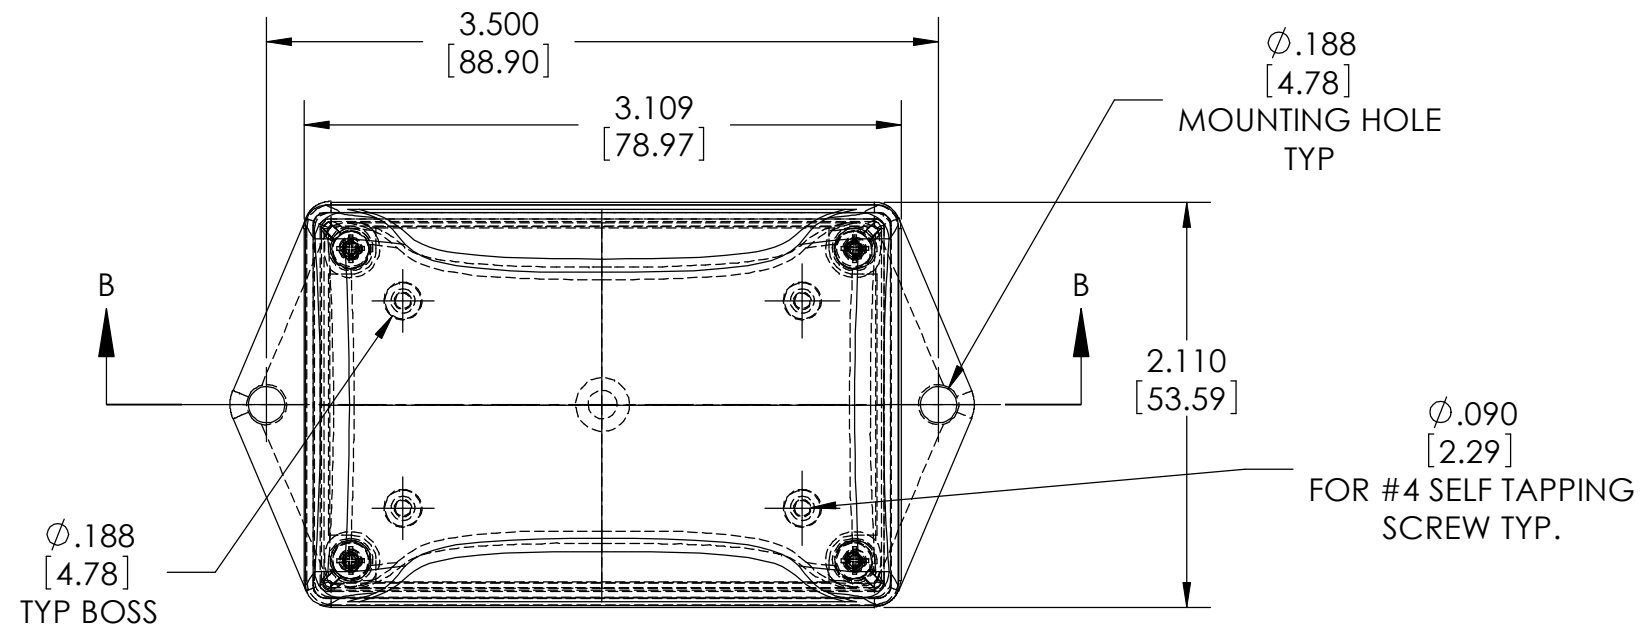

PART NAME

PLASTIBOX - STYLE M

PART No.

PT-11851-FMB

REVISION DATE

3-30-09

RECOMMENDED PC BOARD NOT FURNISHED

(4) SCREWS FURNISHED

MATERIAL:  
ABS, BLACK, UL94V0

MAR RESISTANT TEXTURED SURFACE