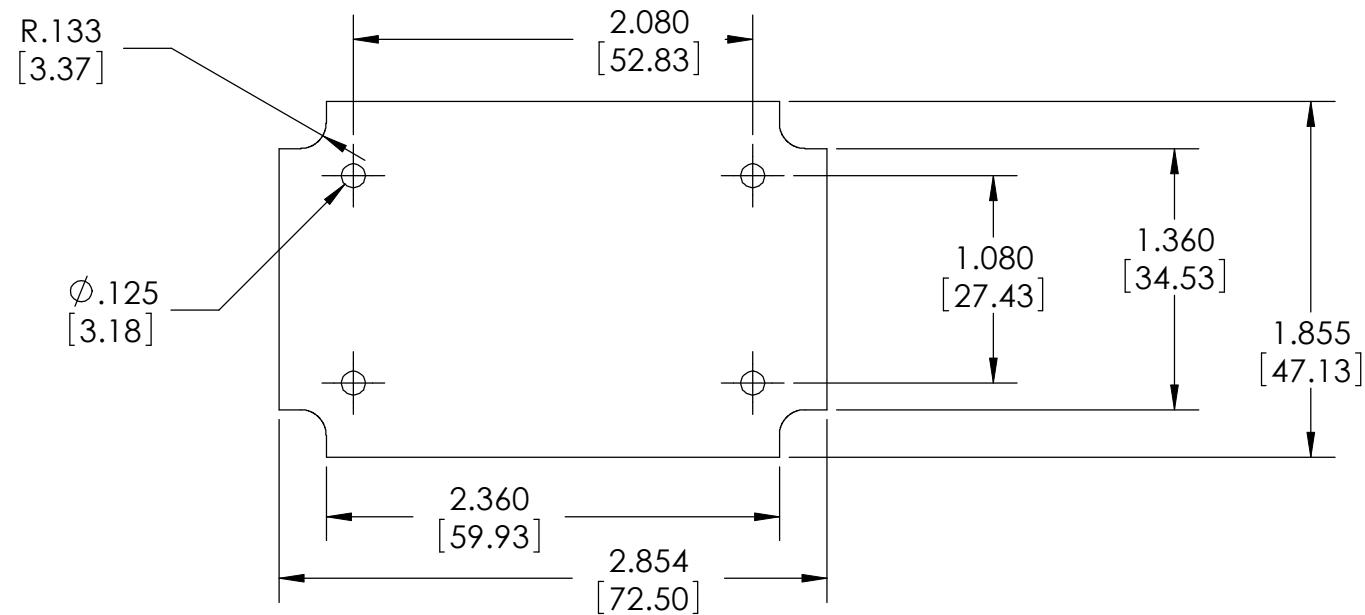

PART NAME

PLASTIBOX - STYLE M

PART No.

PT-11851-FMB

REVISION DATE

3-30-09

RECOMMENDED PC BOARD NOT FURNISHED

(4) SCREWS FURNISHED

MATERIAL:  
ABS, BLACK, UL94V0

MAR RESISTANT TEXTURED SURFACE