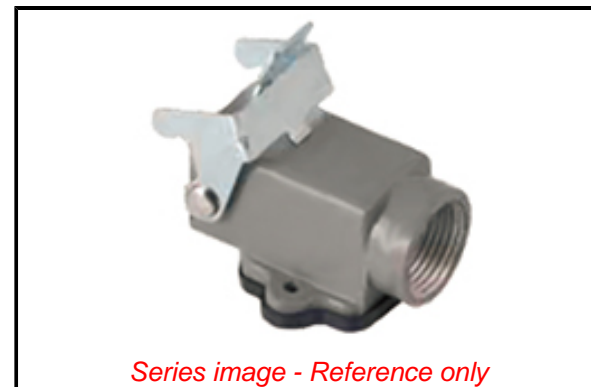

PLEASE CHECK WWW.MOLEX.COM FOR LATEST PART INFORMATION

Part Number: [0936010676](#)
Status: **Active**
Overview: GWconnect® Heavy Duty Connectors (HDC)
Description: GWconnect STD - Standard, Single Lever Bulkhead Mount Housing, Die-cast Aluminum, with 1 Lever, Right Angle, with Gasket, Size 3A«21x21», M20 Thread, Grey

Documents:

[RoHS Certificate of Compliance (PDF)](#)

Agency Certification

CSA 256883
UL E249674

General

Product Family Industrial Connectors / Enclosures
Series [93601](#)
Comments IP67 with screw gasket.
Component Size 3A «21x21»
Component Type Single Lever Bulkhead Housing
IP Rating IP66, IP67
Overview [GWconnect® Heavy Duty Connectors (HDC)](#)
Product Category Heavy Duty Connectors
Product Name GWconnect®
Standard ANSI/UL 50, ANSI/UL 50 E, CSA C22.2 No.94-1-2, EN 61984
Type STD
UPC 887191842035

Physical

Housing Coating Polyester Powder
Housing Color Grey RAL 7037
Lock to Mating Part Yes
Material - Gasket NBR
Material - Housing Die-cast Aluminum
Material - Lever Zinc Plated Steel
Mounting Style Bulkhead
Net Weight 31.000/g
Number of Levers 1
Packaging Type Bag
Thread Size M20
Thread Type (M) Metric

Electrical

Voltage - Maximum 500V

Material Info

Engineering Number 7803.6226.0

Series image - Reference only

EU ELV

Not Reviewed

EU RoHS

Not Reviewed

REACH SVHC

Not Reviewed

Halogen-Free

Status

Not Reviewed

Need more information on product environmental compliance?

Email productcompliance@molex.com
Please visit the [Contact Us](#) section for any non-product compliance questions.

China ROHS	Not Reviewed
ELV	Not Reviewed
RoHS Phthalates	Not Reviewed

Search Parts in this Series

[93601 Series](#)

Use With

Size 3A «21x21» S-A, S-D, and S-Q Inserts