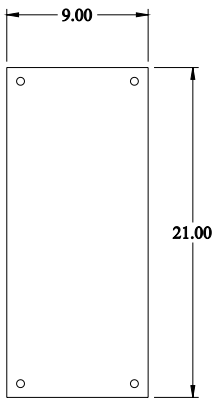

PART No. 1418N4AR6

for more information visit
www.hammfg.com

Data subject to change without notice

Isometric drawing Not to Scale

TOP VIEW

ISOMETRIC VIEW

INNER PANEL

BACK VIEW

SIDE VIEW

FRONT VIEW

SIDE VIEW

BOTTOM VIEW