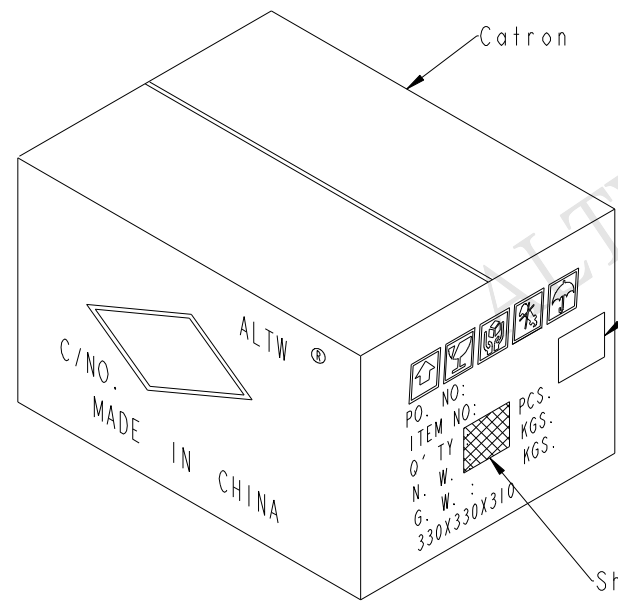

① Half-Finished

- Notes:
- \* Ⓞ Important Dimension To Check.
  - \* Waterproof Rate: IP68(mating).  
1M Depth Of Water In 24 Hours.
  - \* Housing: Thermoplastic, UL94V-0, Natural White.
  - \* Gasket: Silicone, Gray.
  - \* Seals: Silicone, Gray
  - \* Current Rating: 5A maximum.
  - \* Applicable Wire Range: UL1430, 20~22AWG
  - \* Voltage Rating: 250V AC/DC maximum.
  - \* Operating Temperature: -40~+105℃
  - \* Applicable terminal: BBA00010666

Print content of Label 

Packing

Housing + Gasket

x 250PCS

x 5PCS

Seals

x 250PCS

x 5PCS

Carton

3 Label

Shipping Mark

QUANTITY

1. 1250 Set Per Carton
2. Net Weight: 2.0Kg/Carton.
3. Gross Weight: 2.6Kg/Carton.
- ④4. Each box put a assembly instruction

UNIT:mm

TOLERANCE  
±0.5mm

TITLE SSL1.2 4P M CONN. Field Installable			
SCALE 2:1	SIZE A4	SHEET 2 OF 2	
REV. B	WC-REV. A.4	QC: Inspection item	