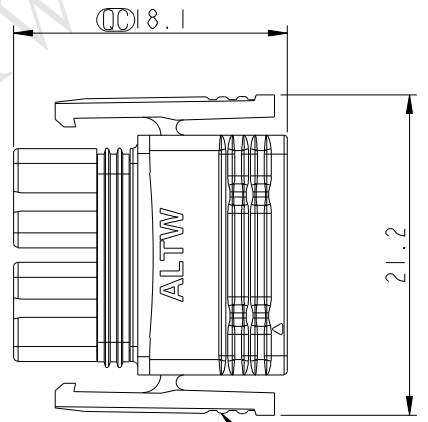

REV.	ECN NO.	DATE	SIGN	DESCRIPTION
A	Initial Release	2015-04-15	Fisher	Initial Release
B	LEN1620286	2016-03-04	Fisher	Update label

ALTW
CONFIDENTIAL
2016-03-04
R&D DEPT.

ALTW
DCC. DEPT.
CONFIDENTIAL
2016.03.04
ISSUED

① Half-Finished