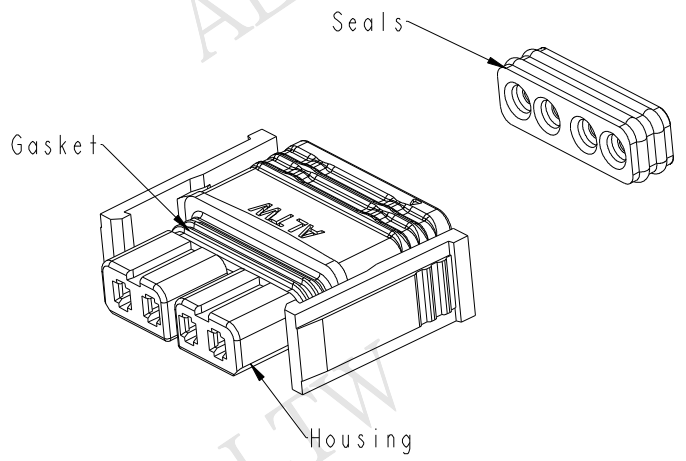

① Half-Finished

- Notes:
- \* Ⓞ Important Dimension To Check.
  - \* Waterproof Rate: IP68(mating).  
1M Depth Of Water In 24 Hours.
  - \* Housing: Thermoplastic, UL94V-0, Natural White.
  - \* Gasket: Silicone, Gray.
  - \* Seals: Silicone, Gray
  - \* Current Rating: 5A maximum.
  - \* Applicable Wire Range: UL1430, 20~22AWG
  - \* Voltage Rating: 250V AC/DC maximum.
  - \* Operating Temperature: -40~+105℃
  - \* Applicable terminal: BBA00010666

UNIT:mm		TITLE
TOLERANCE ±0.5mm		SSL1.2 4P M Conn, Field Installable
SCALE 2:1	SIZE A4	SHEET 1 OF 2
REV. B	WC-REV. A.4	Ⓞ: Inspection item

**Amphenol LTW**  
安費諾亮泰企業股份有限公司

ITEM NO	DRAWN BY	DATE
SSL12-P4FP0-M00001	Fisher_Wang	2016-03-04
DWG NO	CHECKED BY	DATE
SSL12-P4FP0-M00001	Victor_Hung	2016-03-04
CUSTOMER	APPROVED BY	DATE
ALTW	Kevin_Hu	2016-03-04