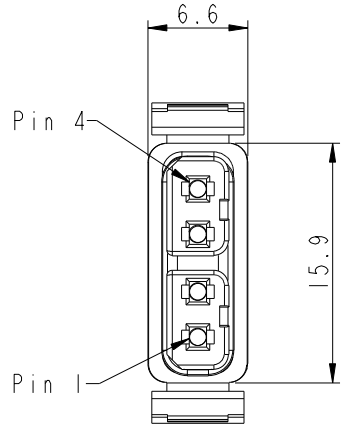

REV.	ECN NO.	DATE	SIGN	DESCRIPTION
A	Initial Release	2015-04-15	Fisher	Initial Release
B	LEN1620286	2016-03-04	Fisher	Update label

ALTW
CONFIDENTIAL
2016-03-04
R&D DEPT.

ALTW
DCC. DEPT.
CONFIDENTIAL
2016.03.04
ISSUED

① Half-Finished