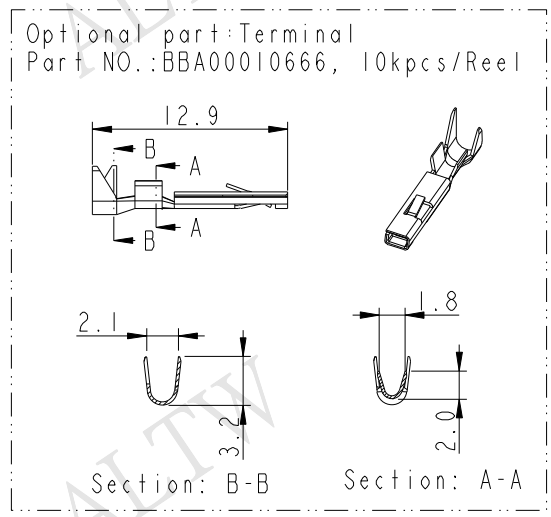

① Half-Finished

- Notes:
- \* Ⓞ Important Dimension To Check.
  - \* Waterproof Rate: IP68(mating).  
1M Depth Of Water In 24 Hours.
  - \* Housing: Thermoplastic, UL94V-0, Natural White.
  - \* Gasket: Silicone, Gray.
  - \* Seals: Silicone, Gray
  - \* Current Rating: 5A maximum.
  - \* Applicable Wire Range: UL1430, 20~22AWG
  - \* Voltage Rating: 250V AC/DC maximum.
  - \* Operating Temperature: -40~+105℃
  - \* Applicable terminal: BBA00010666

UNIT:mm		TITLE
TOLERANCE ±0.5mm		SSL1.2 4P M Conn, Field Installable
SCALE 2:1	SIZE A4	SHEET 1 OF 2
REV. B	WC-REV. A.4	Ⓞ: Inspection item

**Amphenol LTW**  
安費諾亮泰企業股份有限公司

ITEM NO	DRAWN BY	DATE
SSL12-P4FP0-M00001	Fisher_Wang	2016-03-04
DWG NO	CHECKED BY	DATE
SSL12-P4FP0-M00001	Victor_Hung	2016-03-04
CUSTOMER	APPROVED BY	DATE
ALTW	Kevin_Hu	2016-03-04

Print content of Label 

Packing

Housing + Gasket

x 250PCS

x 5PCS

Seals

x 250PCS

x 5PCS

Carton

3 Label

Shipping Mark

QUANTITY

1. 1250 Set Per Carton
2. Net Weight: 2.0Kg/Carton.
3. Gross Weight: 2.6Kg/Carton.
- ④4. Each box put a assembly instruction

UNIT:mm

TOLERANCE  
±0.5mm

TITLE SSL1.2 4P M CONN. Field Installable			
SCALE 2:1	SIZE A4	SHEET 2 OF 2	
REV. B	WC-REV. A.4	QC: Inspection item	