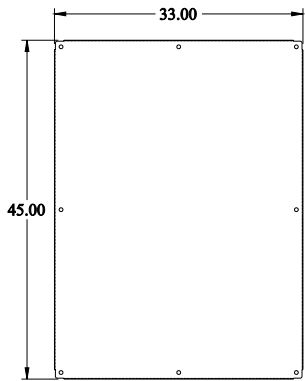

**PART No. 1447AK16**

for more information visit  
[www.hammfg.com](http://www.hammfg.com)

Data subject to change without notice

Isometric drawing Not to Scale

**ISOMETRIC VIEW**

**INNER PANEL**

**BACK VIEW**

**LEFT SIDE VIEW**

**TOP VIEW**

**FRONT VIEW**

**RIGHT SIDE VIEW**

**BOTTOM VIEW**