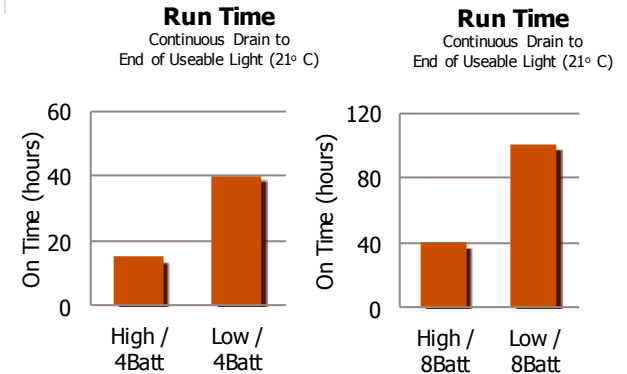

ENFFL81E

BRIGHT

- Powerful White LEDs provide 300 lumens of light at highest setting*

ECONOMICAL

- Light for 100 hours between battery changes at lowest lumen setting (using 8 Energizer[®] MAX[®] batteries)**
- Operates with 4 or 8 batteries

WATER RESISTANT

- Meets IEC 60529 IPX4 standards
- Continues to operate after exposure to splashing water from all directions

360° LIGHTING

- Pivots open/closed for room-filling light

BENEFITS

- Folds flat for task light or compact transport
- Stand on back for added stability when open
- Easy to operate push button switch
- Press to turn on
- Press and hold to dim light to desired level
- Uses *Light Fusion Technology*[™]

Before Using Your Flashlight:

Please read all instructions and cautionary markings on the package and light

Product Detail:

- Designation:** Energizer Folding Lantern
- Model:** ENFFL81E
- Color:** Gray with Orange Trim
- Power Source:** Four or Eight "AA"
- ANSI/NEDA:** Series 15
- Lamp:** Six White LEDs
- Lamp Life (hr):** Lifetime
- Light Output (lumens):** 300 at highest lumen setting*
- Run Time (h:min):** 100 at lowest lumen setting**
- Typical Weight (g):** 391 without batteries
- Dimensions (mm):** 194 x 49 x 123

Performance:

*Light output measured from LED at 150 mA rms. Value is only applicable to the LED. Actual device light output may vary.

**Endpoint determined at 1% of initial value at lowest lumen setting.