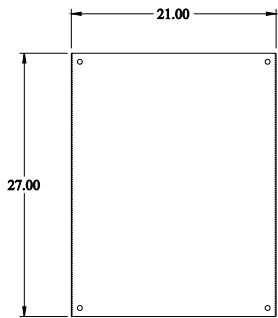

PART No. 1418JK13
 for more information visit
www.hammfg.com
 Data subject to change without notice
 Isometric drawing Not to Scale

ISOMETRIC VIEW

TOP VIEW

INNER PANEL

BACK VIEW

LEFT SIDE VIEW

FRONT VIEW

RIGHT SIDE VIEW

BOTTOM VIEW