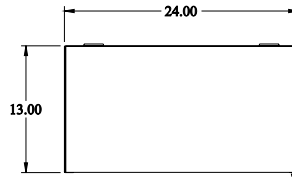

PART No. 1418JK13
 for more information visit
www.hammfg.com
 Data subject to change without notice
 Isometric drawing Not to Scale

ISOMETRIC VIEW

TOP VIEW

INNER PANEL

BACK VIEW

LEFT SIDE VIEW

FRONT VIEW

RIGHT SIDE VIEW

BOTTOM VIEW