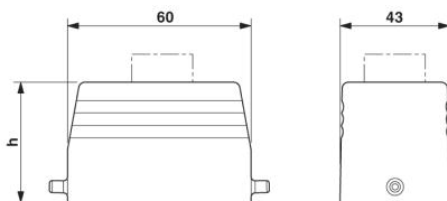

Housing type	Sleeve housings
Locking type	for single locking latch
Cable exit	Lateral
Type of the screw connection	1x M20
Degree of protection	IP65
Ambient temperature (operation)	-40 °C ... 125 °C
Housing material	Aluminum, die-cast
Housing surface material	Powder-coated, gray

Certificates / Approvals

Certification

GOST

Diagrams/Drawings

Dimensioned drawing