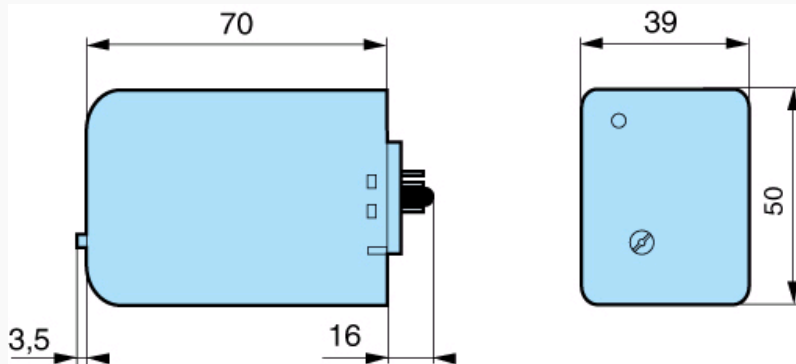

N°	Legend
①	Max. level
②	Min. level
③	Output relay
④	Down
⑤	Unit power-up
⑥	Controlled level
⑦	Empty function

Dimensions (mm)

LN connector sockets

8-pin : 25 622 129

11-pin : 25 622 078

TRADOS Empty Field

Dimensions (mm)

LN

TRADOS Empty Field

Connections

LN

N°	Legend
①	Input
②	Common
③	LN 11-pin
④	LN 8-pin

Connections

LN

LN