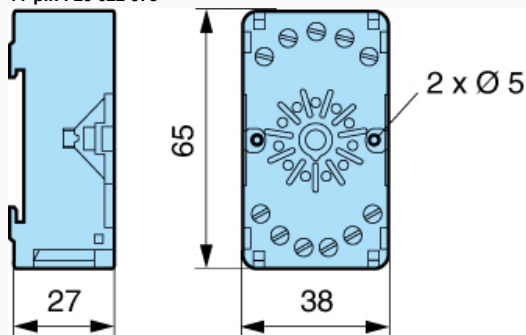

N°	Legend
①	Max. level
②	Min. level
③	Output relay
④	Down
⑤	Unit power-up
⑥	Controlled level
⑦	Empty function

Dimensions (mm)

LN connector sockets

8-pin : 25 622 129

11-pin : 25 622 078

TRADOS Empty Field

Dimensions (mm)

LN

TRADOS Empty Field

Connections

LN

N°	Legend
①	Input
②	Common
③	LN 11-pin
④	LN 8-pin

Connections

LN

LN