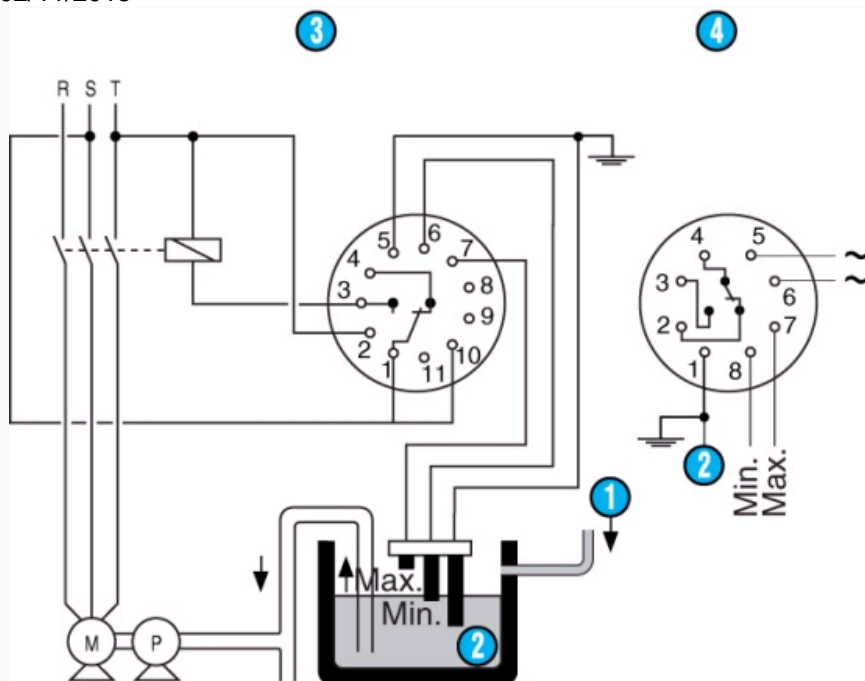

N°	Legend
①	Max. level
②	Min. level
③	Output relay
④	Down
⑤	Unit power-up
⑥	Controlled level
⑦	Empty function

Dimensions (mm)

LN connector sockets

8-pin : 25 622 129

11-pin : 25 622 078

TRADOS Empty Field

Dimensions (mm)

LN

TRADOS Empty Field

Connections

LN

N°	Legend
①	Input
②	Common
③	LN 11-pin
④	LN 8-pin

Connections

LN

LN