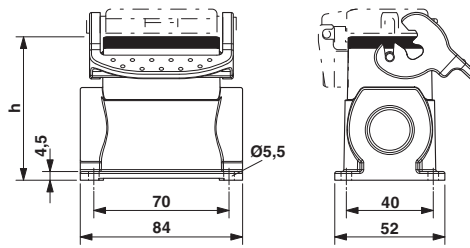

Dimensions

Height	74 mm
Width	57 mm
Length	84 mm

Ambient conditions

Degree of protection of housing (IP)	IP65 (When plugged in) IP54 (with closed protective cover)
Ambient temperature (operation)	-40 °C ... 125 °C

General

Note	For contact inserts HC-B6, BB10, DD24, M Tall housings for extra large wiring space
Size	B6
Housing type	Box mounting bases
Locking type	With single locking latch
No. of cable outlets	2
Cable exit	lateral
Screw connection	none
Type of the screw connection	2x Pg29
Protective cover	Yes
Housing material	Aluminum die-cast

Housing - HC-B 6-SMLD-74/O2PG29 - 1678185

Technical data

General

Housing surface material	Powder-coated, gray
Seal material	NBR
Material lock	Stainless steel, handle: PA
Material grip body interlock	PA
Material, protective cover	Polyamide
Assembly instructions	For half and full screw connections

Drawings

Dimensional drawing

Dimensional drawing; h = 74 mm, a = 45 mm, b = 57 mm

Classifications

eCl@ss

eCl@ss 4.0	27140816
eCl@ss 4.1	27140816
eCl@ss 5.0	27143424
eCl@ss 5.1	27143424
eCl@ss 6.0	27143424
eCl@ss 7.0	27440209
eCl@ss 8.0	27440202
eCl@ss 9.0	27440202