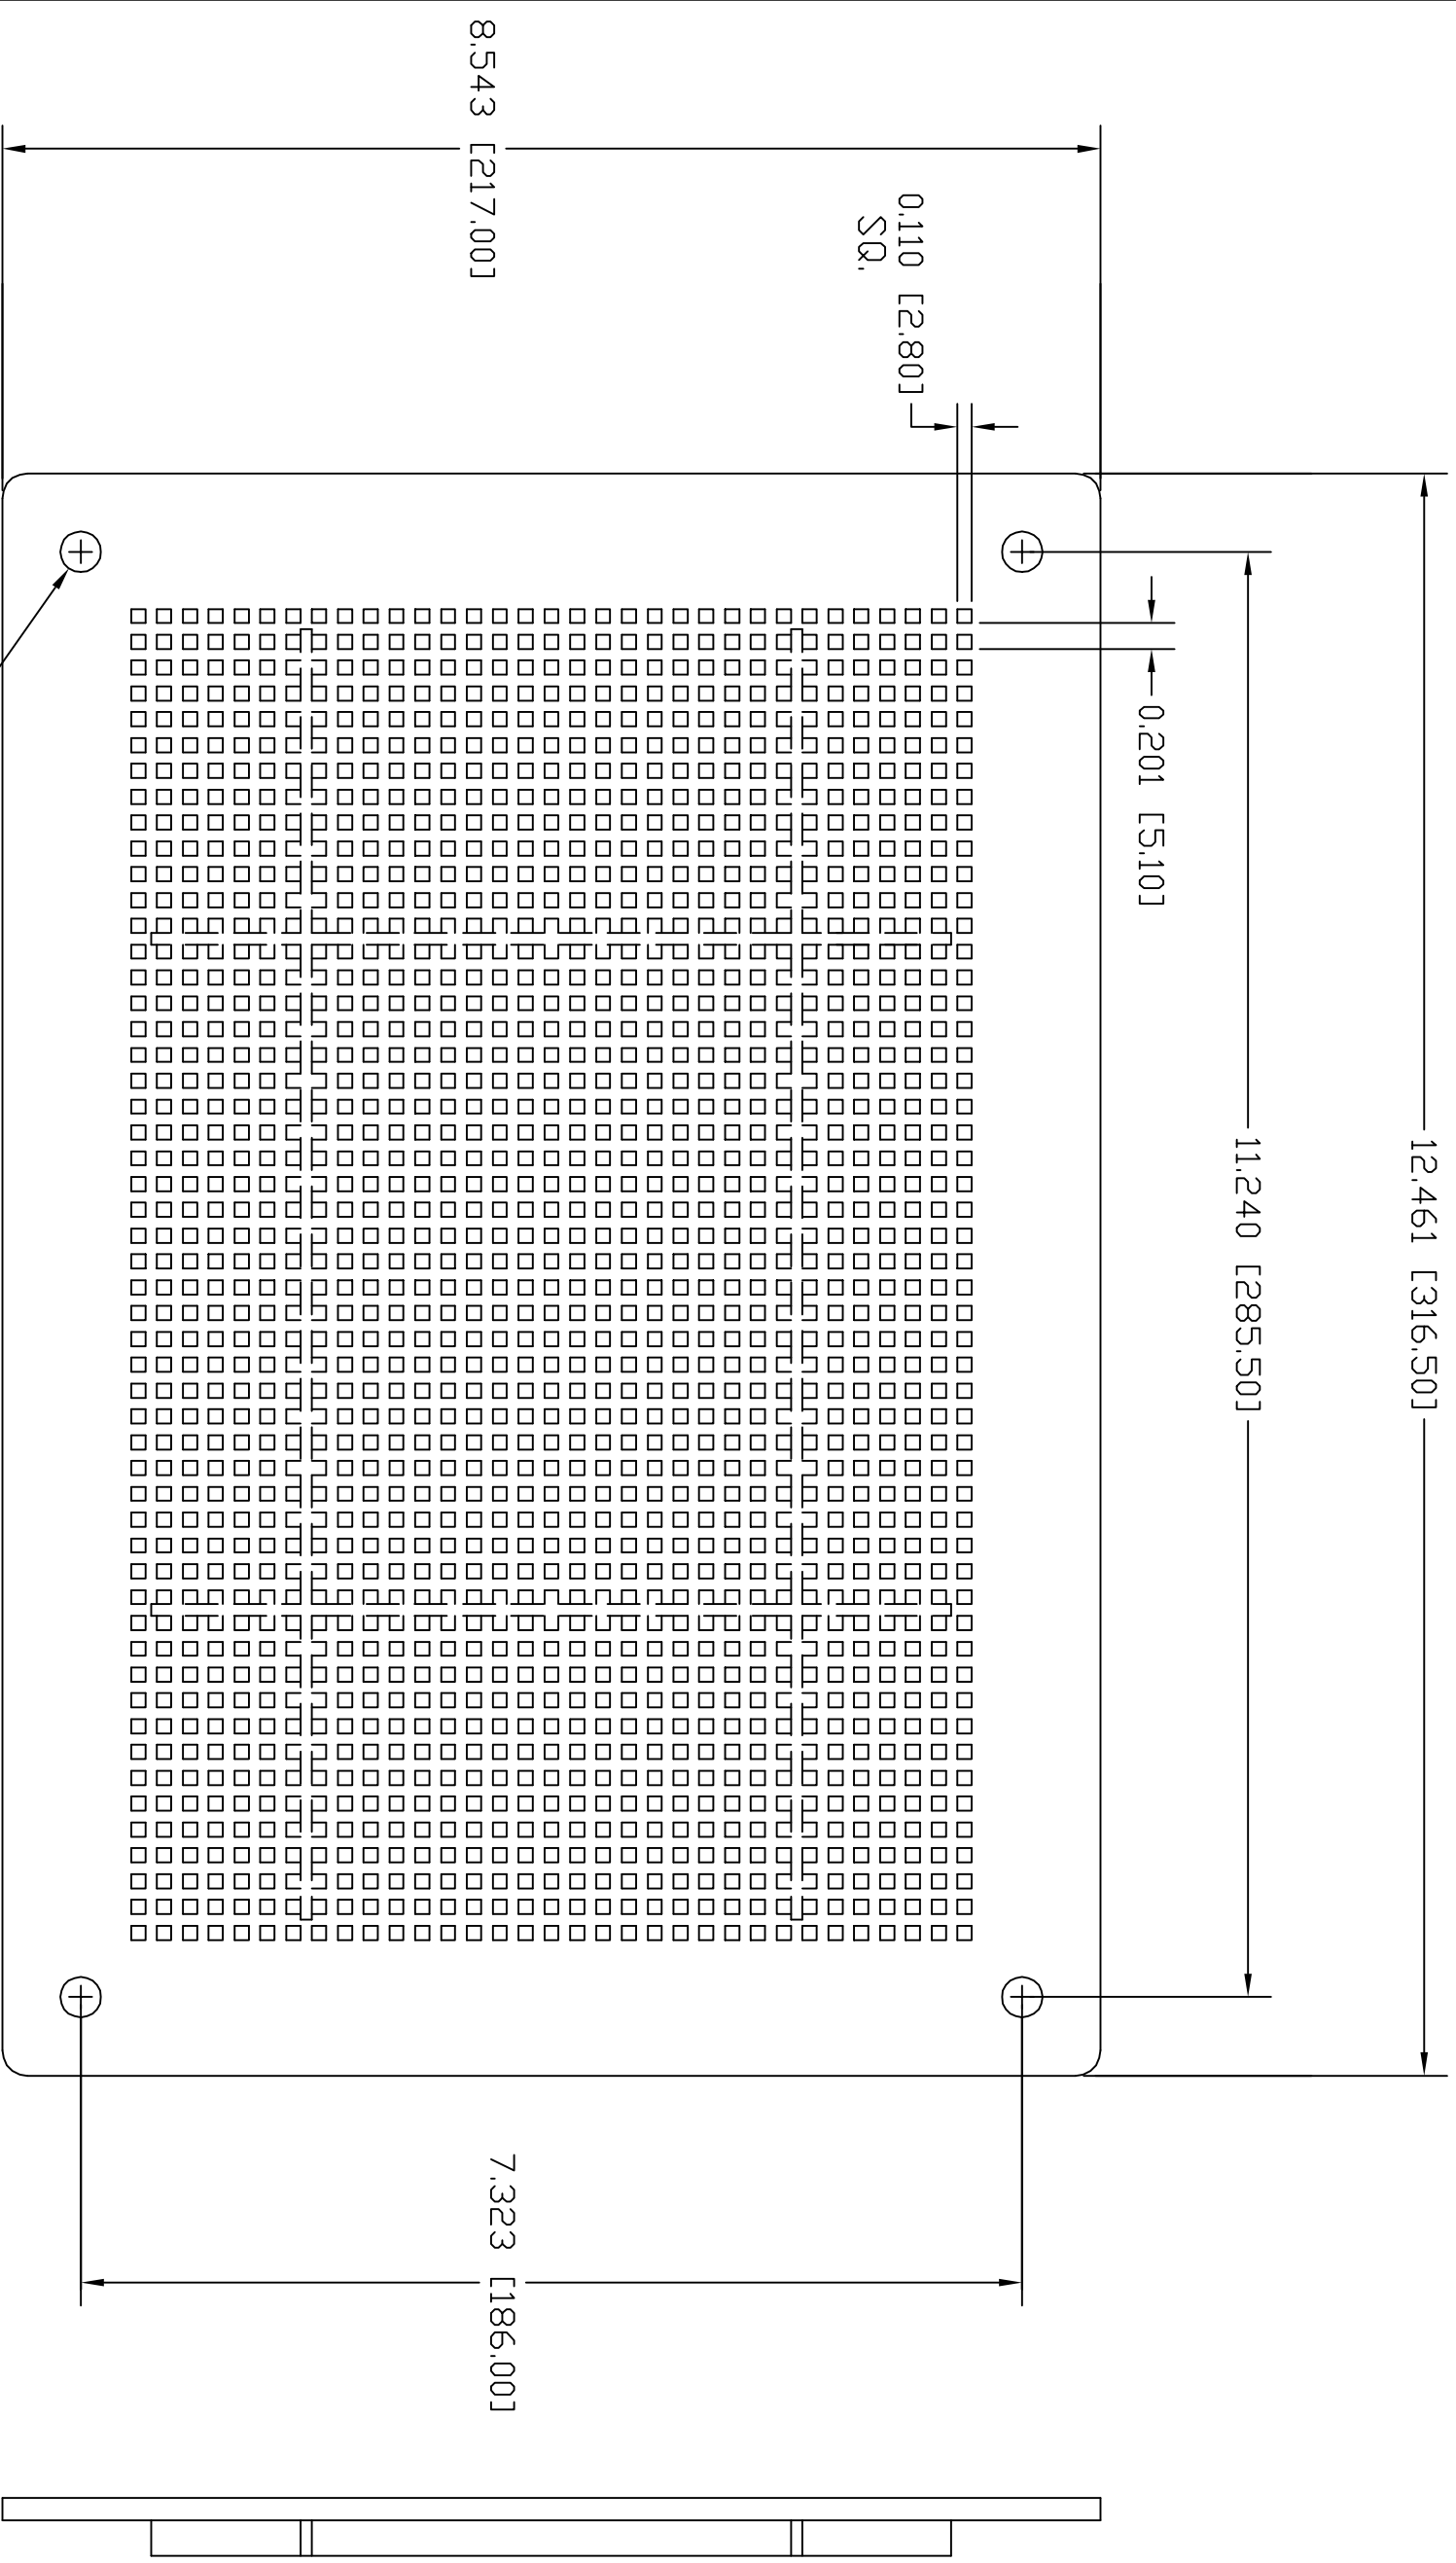

PART NAME

MOUNTING PANEL

PART No.

NBX-10988

REV. DATE

3-2-09

MATERIAL: ABS PLASTIC, UL94-HB