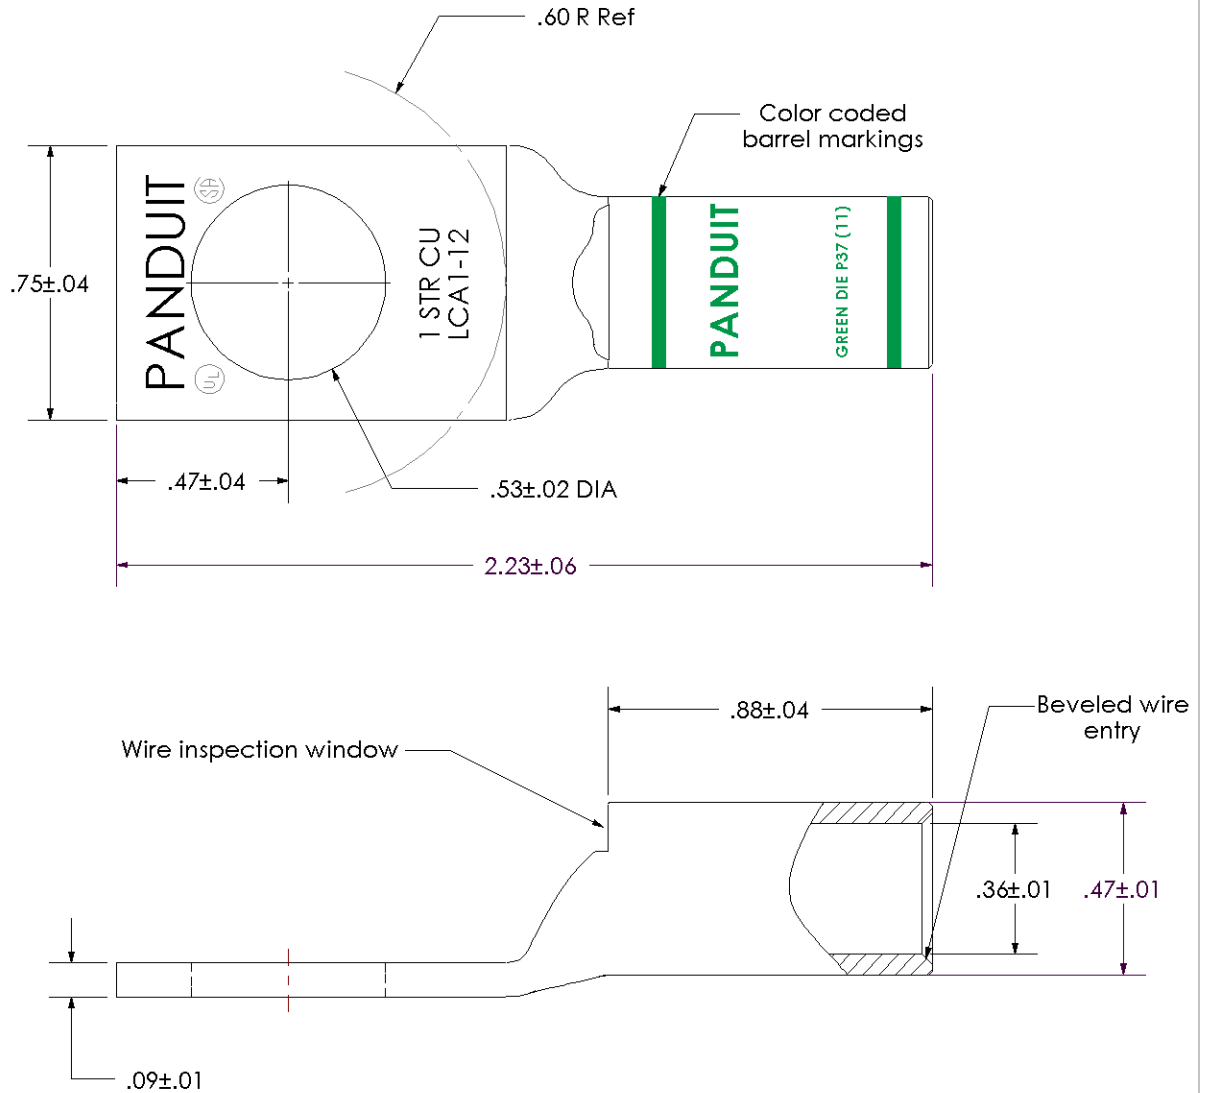

THIS COPY IS PROVIDED ON A RESTRICTED BASIS AND IS NOT TO BE USED IN ANY WAY DETRIMENTAL TO THE INTERESTS OF PANDUIT CORP.

Material	High Conductivity Seamless Copper Tube
Plating	Electro-Tin
Wire Size	1 AWG
Wire Type	Stranded Copper; Class B: Compact, Compressed or Concentric, Class C: Concentric
Wire Strip Length	15/16 in.
Stud Size	1/2 in.
UL Listed Wire Connector	Yes, for applications up to 35kv. Consult cable manufacturer for voltage stress relief instructions with applications greater than 2000 volts.
UL Temperature Rating	90° C
C.S.A Certified Wire Connector	Yes
Panduit Color Code on Barrel	GREEN
Panduit Die Index No. on Barrel	P37
Alternate Industry Die Index No. () on Barrel	(11)

02	11/03	DRL	DRL	TONGUE WIDTH WAS .79	11257
REV	DATE	BY	CHK	DESCRIPTION	ECN

PANDUIT CORP. TINLEY PARK, ILLINOIS

LCA1-12-E
Copper Lug - One-Hole, Standard Barrel

SCALE N/A DRAWING NO / CAD FILE LCA1-12-CUST