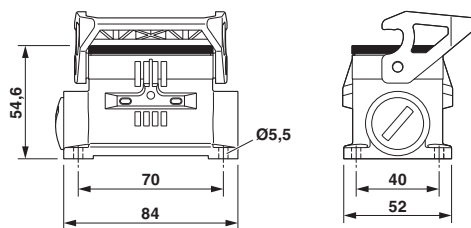

Environmental Product Compliance

China RoHS	No hazardous substances above threshold values
------------	--

Dimensions

Height	54.6 mm
Width	52 mm
Length	84 mm

Ambient conditions

Degree of protection of housing (IP)	IP66
	IP69K (ISO 20653:2013-02, with suitable cable gland/suitable filler plug, for HC-EVO... / HC-STA... metal sleeve housing)
	IP67 (with suitable screw connection / filler plug)
Degree of protection of housing (NEMA)	4

Housing - HC-STA-B06-SLWS-2SSM20-ELC-AL - 1412821

Technical data

Ambient conditions

	4X
	12
Ambient temperature (operation)	-40 °C ... 125 °C

General

Note	For contact inserts HC-B6, BB10, DD24, M Tall housings for extra large wiring space
Size	B6
Housing type	Box mounting bases
Locking type	With single locking latch
No. of cable outlets	2
Cable exit	lateral
Screw connection	none
Type of the screw connection	2x M20
Housing material	Die-cast aluminum, salt water resistant
Housing surface material	Uncoated
Seal material	NBR, conductive
Material lock	PA
Assembly instructions	One opening is sealed with a plastic filler plug and can be opened using a screwdriver.

Drawings

Dimensional drawing

Dimensional drawing

Classifications

eCl@ss

eCl@ss 5.1	27143424
eCl@ss 6.0	27143423
eCl@ss 8.0	27440202

Housing - HC-STA-B06-SLWS-2SSM20-ELC-AL - 1412821

Classifications