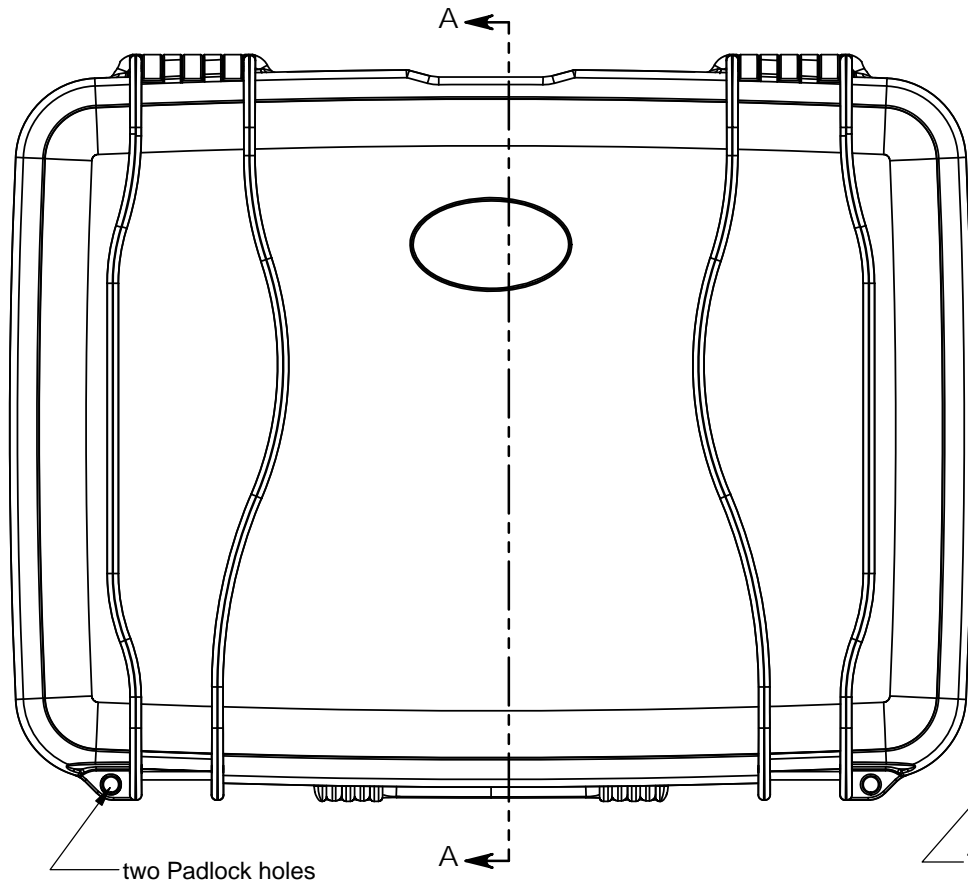

# SERPAC SE720CC

Electronic Enclosures

Top holds a Lid organizer (not shown).

Shock absorbing Laptop tray.

Holes for shoulder strap. PN 8704 (not shown)

Built-in Metal Lock Latches

#### NOTES:

- 1) Tray holds upto 14.1" X 11.6" X 2.3" laptop.
- 2) Computer rests in shock absorbing tray with tie-down strap.
  - Three 2 7/8" deep Under-compartments for DVDs, CDs, external drives.
  - One side compartment for ac adaptor, ethernet cable, phone cord, mouse.
  - Lid Organizer holds pens, pencils, calculator, 8x12 file folders, business cards.