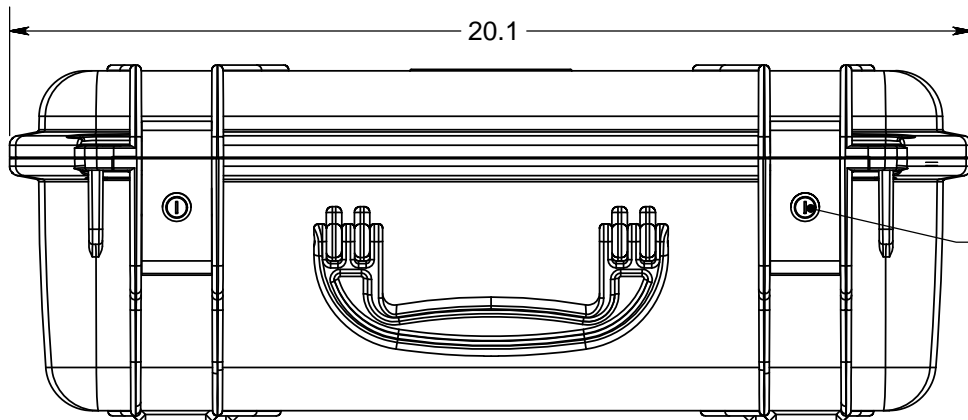

# SERPAC SE720CC

Electronic Enclosures

Top holds a Lid organizer (not shown).

Shock absorbing Laptop tray.

Holes for shoulder strap. PN 8704 (not shown)

Built-in Metal Lock Latches

#### NOTES:

- 1) Tray holds upto 14.1" X 11.6" X 2.3" laptop.
- 2) Computer rests in shock absorbing tray with tie-down strap.
  - Three 2 7/8" deep Under-compartments for DVDs, CDs, external drives.
  - One side compartment for ac adaptor, ethernet cable, phone cord, mouse.
  - Lid Organizer holds pens, pencils, calculator, 8x12 file folders, business cards.