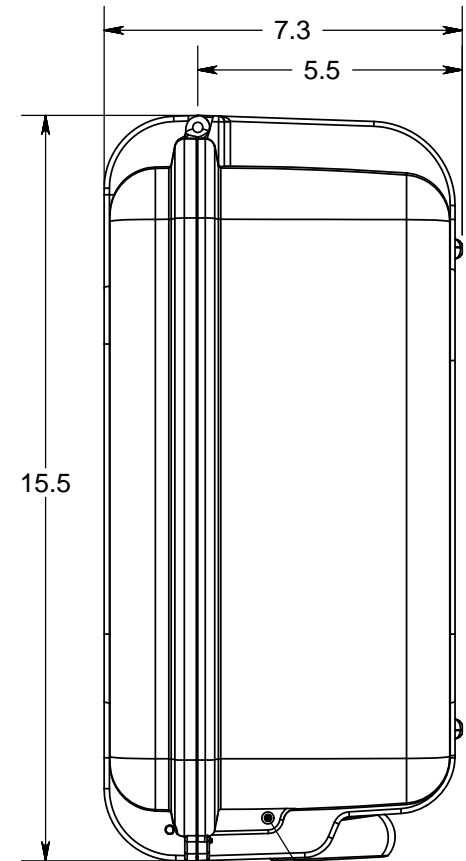

# SERPAC SE720CC

Electronic Enclosures

Top holds a Lid organizer (not shown).

Shock absorbing Laptop tray.

Holes for shoulder strap. PN 8704 (not shown)

Built-in Metal Lock Latches

#### NOTES:

- 1) Tray holds upto 14.1" X 11.6" X 2.3" laptop.
- 2) Computer rests in shock absorbing tray with tie-down strap.
  - Three 2 7/8" deep Under-compartments for DVDs, CDs, external drives.
  - One side compartment for ac adaptor, ethernet cable, phone cord, mouse.
  - Lid Organizer holds pens, pencils, calculator, 8x12 file folders, business cards.