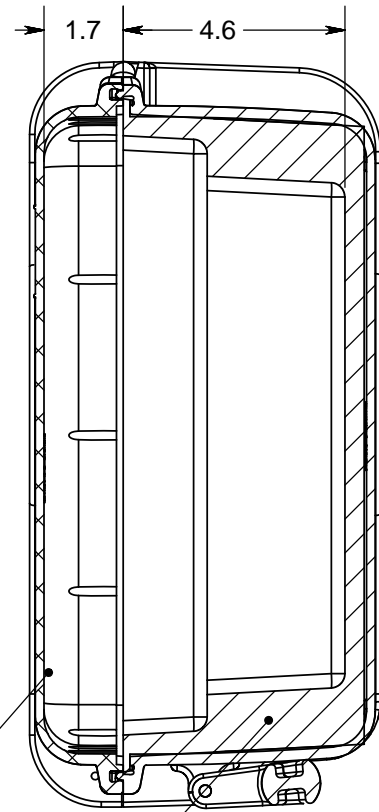

# SERPAC SE720CC

Electronic Enclosures

Top holds a Lid organizer (not shown).

Shock absorbing Laptop tray.

Holes for shoulder strap. PN 8704 (not shown)

Built-in Metal Lock Latches

#### NOTES:

- 1) Tray holds upto 14.1" X 11.6" X 2.3" laptop.
- 2) Computer rests in shock absorbing tray with tie-down strap.
  - Three 2 7/8" deep Under-compartments for DVDs, CDs, external drives.
  - One side compartment for ac adaptor, ethernet cable, phone cord, mouse.
  - Lid Organizer holds pens, pencils, calculator, 8x12 file folders, business cards.