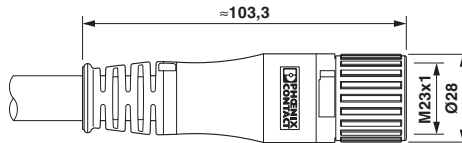

Drawings

Cable plug in molded plastic - K-5E - OE/5,0-C02/M23 F8 - 1618958

Schematic diagram

Connector pin assignment

Dimensional drawing

Dimensional drawing

Circuit diagram

Contact assignment of M23 plugs/sockets