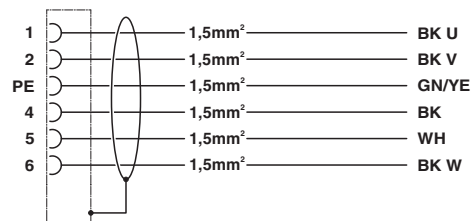

Drawings

Cable plug in molded plastic - K-5E - OE/5,0-C02/M23 F8 - 1618958

Schematic diagram

Connector pin assignment

Dimensional drawing

Dimensional drawing

Circuit diagram

Contact assignment of M23 plugs/sockets