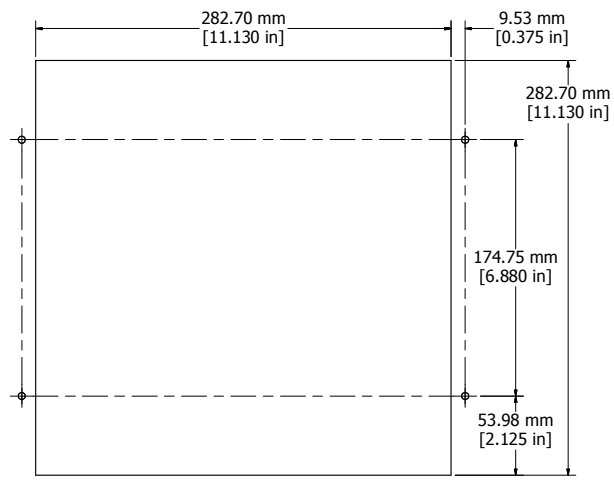

ASSEMBLY - VIEW FROM FRONT

ASSEMBLY - VIEW FROM SIDE

EXPLODED ASSEMBLY VIEW

XFG10
Finish - Front Screen - Polished Stainless Steel
- Brackets - Painted Grey Steel
ACCESSORIES
Replacement Filter - XFF10 (Package of 3)

**HAMMOND
MANUFACTURING™**

XFG10

www.hammondmfg.com

ASSEMBLY - VIEW FROM BACK

ASSEMBLY CUTOUT