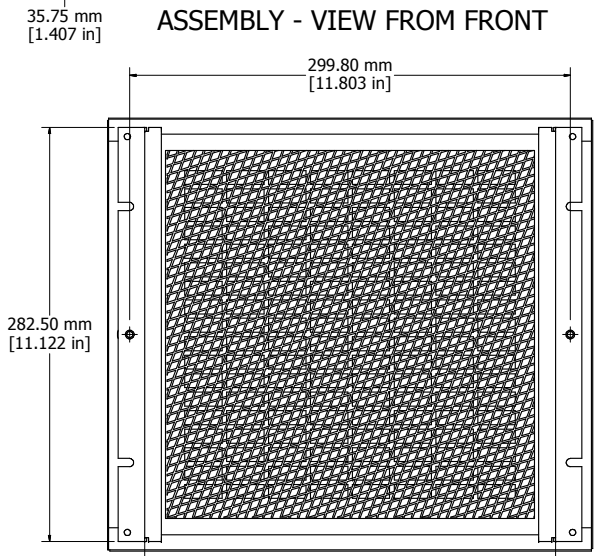

ASSEMBLY - VIEW FROM BACK