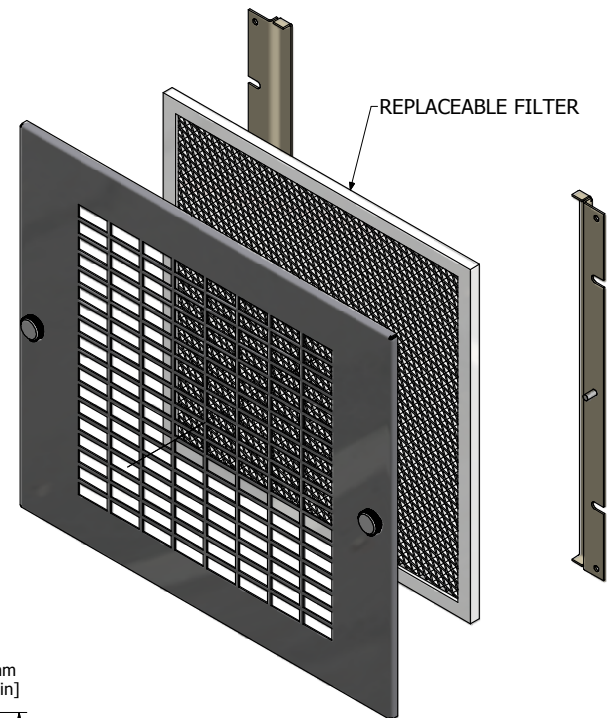

ASSEMBLY - VIEW FROM FRONT

ASSEMBLY - VIEW FROM SIDE

EXPLODED ASSEMBLY VIEW

XFG10
Finish - Front Screen - Polished Stainless Steel
- Brackets - Painted Grey Steel
ACCESSORIES
Replacement Filter - XFF10 (Package of 3)

**HAMMOND
MANUFACTURING™**

XFG10

www.hammondmfg.com

ASSEMBLY - VIEW FROM BACK

ASSEMBLY CUTOUT