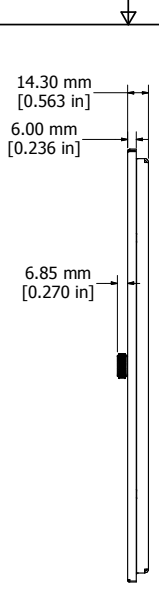

ASSEMBLY - VIEW FROM FRONT

ASSEMBLY - VIEW FROM SIDE

EXPLODED ASSEMBLY VIEW

XFG10
Finish - Front Screen - Polished Stainless Steel
- Brackets - Painted Grey Steel
ACCESSORIES
Replacement Filter - XFF10 (Package of 3)

**HAMMOND
MANUFACTURING™**

XFG10

www.hammondmfg.com

ASSEMBLY - VIEW FROM BACK

ASSEMBLY CUTOUT