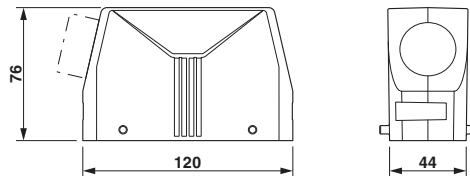

#### Dimensions

Height	76 mm
Width	44 mm
Length	120 mm

### General

Note	for contact inserts HC-B24, BB46, D64, DD108, HV10/16, M
Size	B24
Housing type	Sleeve housing
Locking type	for double locking latch
No. of cable outlets	1
Cable exit	lateral
Screw connection	none
Type of the screw connection	1x M40
Housing material	Die-cast aluminum, salt water resistant
Housing surface material	Uncoated

## Drawings

Dimensional drawing

Dimensional drawing