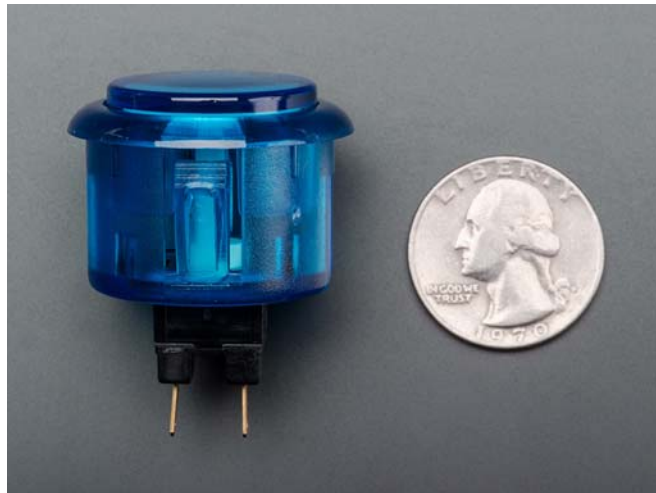

Arcade Button - 30mm Translucent Blue

PRODUCT ID: 476

• Description

A button is a button, and a switch is a switch, but these translucent arcade buttons are in a class of their own. They're the same size as common arcade controls (often referred to as 30mm diameter) but have some nice things going for them that justify the extra dollar.

First, they look fantastic, all 6 colors have a crystal translucent glossy look. Although they do not have LEDs built in, we're confident that sticking a diffused LED into the body would make it light up very nicely. They are also shorter than cheap arcade controls, and snap into place, so you only need 1.5" of depth (1.25" if you bend the contacts over). The button action is smooth, without a strong click, yet you can definitely feel when the button is pressed. A tiny micro-switch is pre-installed, with gold plated contacts.

• Technical Details

Weight: 12 grams