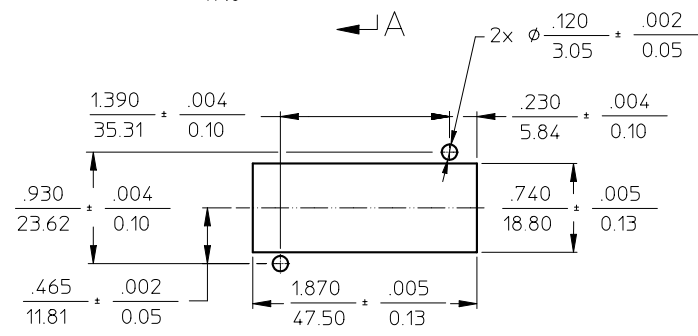

SECTION A-A

VIEW B
RECOMMENDED MOUNTING HOLES
SCALE 1:1

ALL DIMENSIONS ARE GIVEN IN $\frac{\text{INCHES}}{\text{mm}}$

molex® Fiber Optics, Inc.
Downers Grove, Illinois

RESTRICTED RELEASE
DRAWING MAY CHANGE WITHOUT
CUSTOMER NOTIFICATION

TITLE:	BSC-2 PLATE (4 POSITION)	Size	Scale	REV
Drawing No.	86800-6542 CD	B	25:1	B
		Sheet	1 of 1	

B

A