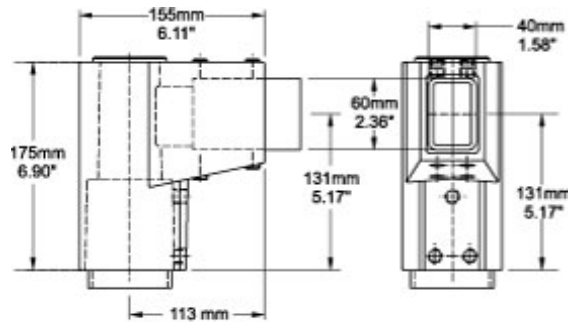

## Tara Plus Fixed Elbow 70 TPSSFE70 Series

- For use with 70mm round tube and 60x40mm rectangular tube.
- Die-cast Aluminum G Al Si 12.
- No rotation.
- Accessible from the top.

**Front View of Elbow**

**End View**

**Bottom View**

**Part No. R149-020-001**

*Data subject to change without notice*