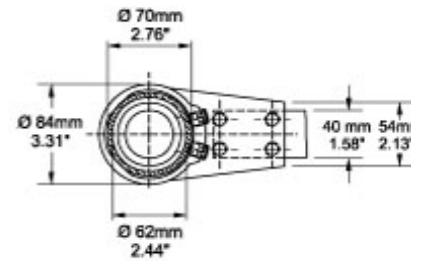

## Tara Plus Fixed Elbow 70 TPSSFE70 Series

- For use with 70mm round tube and 60x40mm rectangular tube.
- Die-cast Aluminum G Al Si 12.
- No rotation.
- Accessible from the top.

**Front View of Elbow**

**End View**

**Bottom View**

**Part No. R149-020-001**

*Data subject to change without notice*