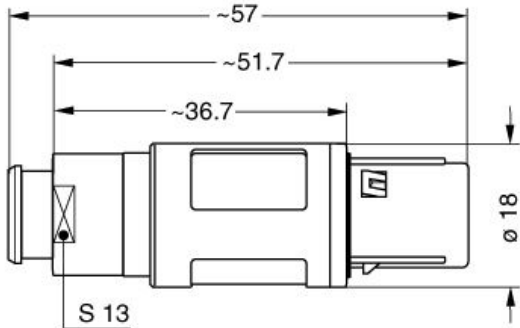

TECHNICAL DETAILS

Mechanics

Shell Style/Model	CF*: Straight plug with cable collet, watertight (IP 66) and nut for fitting a bend relief
Keying	
Housing Material	PSU (Polysulfone), gray
Cable Fixing	∅ 0 - 0 mm
Variant	

Performance

Configuration	
Insulator	
Rated Current	6 Amps

Specifications

Test voltage (kV rms) Contact-contact:	1.15
Air clearance min. (mm) or Creepage distance min. (mm):	0.9

Others

IP Rating:	66
------------	----

DRAWINGS

Draws

Dimensions

	A	L
mm.	18	57
in.	0,71	2,24

RECOMMENDED BY LEMO

Tools

None

Cables