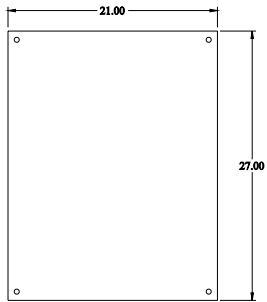

**PART No. 1418N4K10**

for more information visit  
[www.hammfg.com](http://www.hammfg.com)

Data subject to change without notice

Isometric drawing Not to Scale

**ISOMETRIC VIEW**

**TOP VIEW**

**INNER PANEL**

**BACK VIEW**

**SIDE VIEW**

**FRONT VIEW**

**SIDE VIEW**

**BOTTOM VIEW**