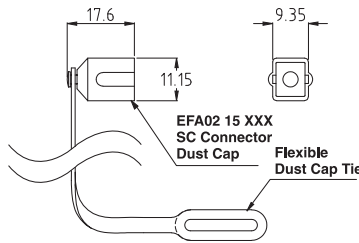

A Europlus/Richco Product		
Material: Cap - High Density Polyethylene, RMS-183, Tie-Flexible PVC, RMS-186 Color: Black		
Standard Pack: 250 per bag		
Part No.	Contents	Cap Color
EFA02 05 001	FC Connector Dust Cap	Black
EFA02 05 004		Green
EFA02 05 005		Red
EFA02 05 006	EFA02 05 Dust Cap with Tie	Blue
EFA02 05 ASS		Black
EFA02 05 ASG		Green
EFA02 05 ASB		Blue
EFA02 05 ASR	Red	
EFA02 12 001	ST Connector Dust Cap	Black
EFA02 12 ASS	EFA02 12 Dust Cap with Tie	Black

Parts are available by special order only. 500 piece minimum.
All dimensions in millimeters

A Europlus/Richco Product		
Material: Cap - PVC, RMS-191, Tie-Flexible PVC, RMS-186 Color: Black		
Standard Pack: 250 per bag		
Part No.	Contents	Cap Color
EFA02 15 001	SC Connector Dust Cap	Black
EFA02 15 002		Blue
EFA02 15 003		Green
EFA02 15 ASS	EFA02 15 Dust Cap with Tie	Black
EFA02 15 ASG		Green
EFA02 15 ASB		Blue

Parts are available by special order only. 500 piece minimum.
All dimensions in millimeters

EFA02

Dust Caps with Metals Chains

Features

- Stainless steel dust caps for harsh environments
- Chain keeps dust cap from being lost when not in use
- The mounting hole for EFA02 14 is a blind hole and does not expose the adapter/connector and can be used on its own. Other dust caps in this series require the retaining chain and cannot be sold separately, as this leaves a hole exposing the connector/adapter.

Parts are available by special order only. 500 piece minimum.

A Europlus/Richco Product			
Material: Cap - TPE, RMS-185; Chain - Stainless Steel; Color: Silver			
Standard Pack: 250 per bag			
Part No.	Contents	Cap Color	Eyelet
EFA02 14 001	SC Adapter Dust Cap	Black	1
EFA02 14 004		Blue	1
EFA02 14 ASS	EFA02 14 001 Dust Cap and Chain	Black	1