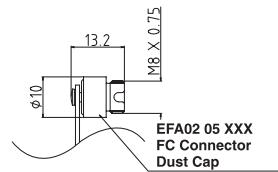

A Europlus/Richco Product		
Material: Cap - High Density Polyethylene, RMS-183, Tie-Flexible PVC, RMS-186 Color: Black		
Standard Pack: 250 per bag		
Part No.	Contents	Cap Color
EFA02 05 001	FC Connector Dust Cap	Black
EFA02 05 004		Green
EFA02 05 005		Red
EFA02 05 006	EFA02 05 Dust Cap with Tie	Blue
EFA02 05 ASS		Black
EFA02 05 ASG		Green
EFA02 05 ASB		Blue
EFA02 05 ASR	Red	
EFA02 12 001	ST Connector Dust Cap	Black
EFA02 12 ASS	EFA02 12 Dust Cap with Tie	Black

Parts are available by special order only. 500 piece minimum.
All dimensions in millimeters

A Europlus/Richco Product		
Material: Cap - PVC, RMS-191, Tie-Flexible PVC, RMS-186 Color: Black		
Standard Pack: 250 per bag		
Part No.	Contents	Cap Color
EFA02 15 001	SC Connector Dust Cap	Black
EFA02 15 002		Blue
EFA02 15 003		Green
EFA02 15 ASS	EFA02 15 Dust Cap with Tie	Black
EFA02 15 ASG		Green
EFA02 15 ASB		Blue

Parts are available by special order only. 500 piece minimum.
All dimensions in millimeters

EFA02

Dust Caps with Metals Chains

Features

- Stainless steel dust caps for harsh environments
- Chain keeps dust cap from being lost when not in use
- The mounting hole for EFA02 14 is a blind hole and does not expose the adapter/connector and can be used on its own. Other dust caps in this series require the retaining chain and cannot be sold separately, as this leaves a hole exposing the connector/adapter.