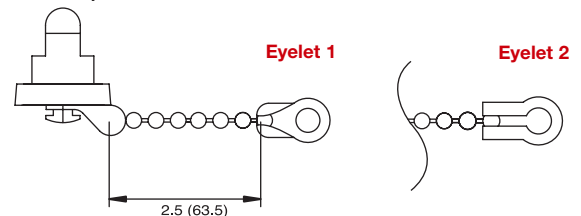

Typical Assembly for EFA02 Series Dust Caps with Metal Chains

EFA02 14 ASS SC Adapter Dust Cap Assembly

A Europlus/Richco Product		
Material: Cap & Chain - Stainless Steel; Color: Silver		
Standard Pack: 100 per bag		
Part Number	Contents	Eyelet
EFA02 04 ASS	EFA02 04 Dust Cap and Chain	1
EFA02 07 ASS	EFA02 07 Dust Cap and Chain	1
EFA02 09 ASS	EFA02 09 Dust Cap and Chain	1
EFA02 10 ASS	EFA02 10 Dust Cap and Chain	1
EFA02 27 002	EFA02 27 Dust Cap	-
EFA02 27 ASS	EFA02 27 Dust Cap and Chain	2
EFA02 50 ASS	EFA02 10 Dust Cap and Chain	2

Parts are available by special order only. 500 piece minimum.

A Europlus/Richco Product			
Material: Cap - TPE, RMS-185; Chain - Stainless Steel; Color: Silver			
Standard Pack: 250 per bag			
Part No.	Contents	Cap Color	Eyelet
EFA02 14 001	SC Adapter Dust Cap	Black	1
EFA02 14 004		Blue	1
EFA02 14 ASS	EFA02 14 001 Dust Cap and Chain	Black	1