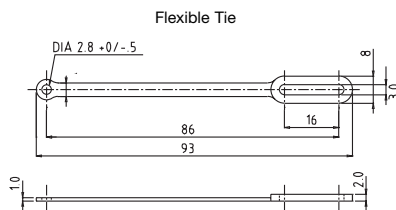

A Europlus/Richco Product		
Material: Cap - High Density Polyethylene, RMS-183, Tie-Flexible PVC, RMS-186 Color: Black		
Standard Pack: 250 per bag		
Part No.	Contents	Cap Color
EFA02 05 001	FC Connector Dust Cap	Black
EFA02 05 004		Green
EFA02 05 005		Red
EFA02 05 006	EFA02 05 Dust Cap with Tie	Blue
EFA02 05 ASS		Black
EFA02 05 ASG		Green
EFA02 05 ASB		Blue
EFA02 05 ASR	Red	
EFA02 12 001	ST Connector Dust Cap	Black
EFA02 12 ASS	EFA02 12 Dust Cap with Tie	Black

Parts are available by special order only. 500 piece minimum.
All dimensions in millimeters

A Europlus/Richco Product		
Material: Cap - PVC, RMS-191, Tie-Flexible PVC, RMS-186 Color: Black		
Standard Pack: 250 per bag		
Part No.	Contents	Cap Color
EFA02 15 001	SC Connector Dust Cap	Black
EFA02 15 002		Blue
EFA02 15 003		Green
EFA02 15 ASS	EFA02 15 Dust Cap with Tie	Black
EFA02 15 ASG		Green
EFA02 15 ASB		Blue

Parts are available by special order only. 500 piece minimum.
All dimensions in millimeters