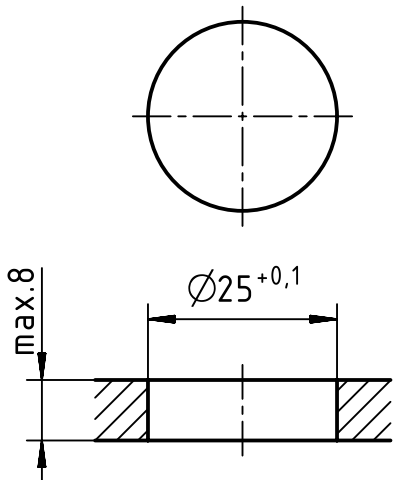

panel cut out  
(1:1)

(approx. 67)

Plastic snap ring  
- Male (blue)

Plastic snap ring  
- Female (gray)

	All rights reserved Department EL PD - DE HARTING Electric GmbH & Co. KG D-32339 Espelkamp	All Dimensions in mm Original Size DIN A4		Scale 2:1	Free size tol.	Ref. Sub.
		Created by KLASSEN P	Inspected by RIEPE	Standardisation TIEMANNA	Date 2017-02-15	State Final Release
Title Han M23 Cable to cable housing 3-7 mm					Doc-Key / ECM-Nr. 100705906/UGD/000/B 500000115544	
Type TB				Number 09 15 100 0309		Rev. B
						Page 1/1