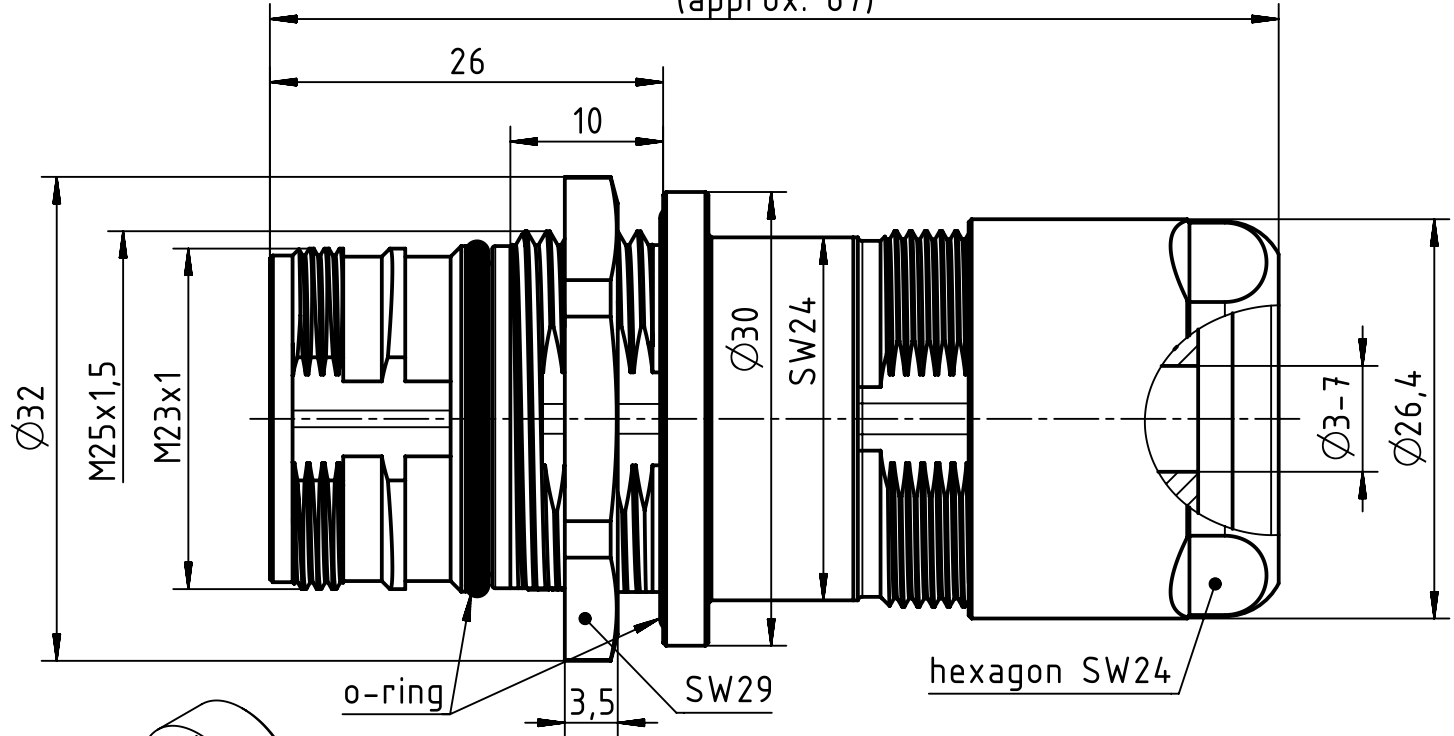

panel cut out  
(1:1)

(approx. 67)

Plastic snap ring  
- Male (blue)

Plastic snap ring  
- Female (gray)

	All rights reserved Department EL PD - DE HARTING Electric GmbH & Co. KG D-32339 Espelkamp	All Dimensions in mm Original Size DIN A4		Scale 2:1	Free size tol.	Ref. Sub.
		Created by KLASSEN P	Inspected by RIEPE	Standardisation TIEMANNA	Date 2017-02-15	State Final Release
Title Han M23 Cable to cable housing 3-7 mm					Doc-Key / ECM-Nr. 100705906/UGD/000/B 500000115544	
Type TB				Number 09 15 100 0309		Rev. B
						Page 1/1