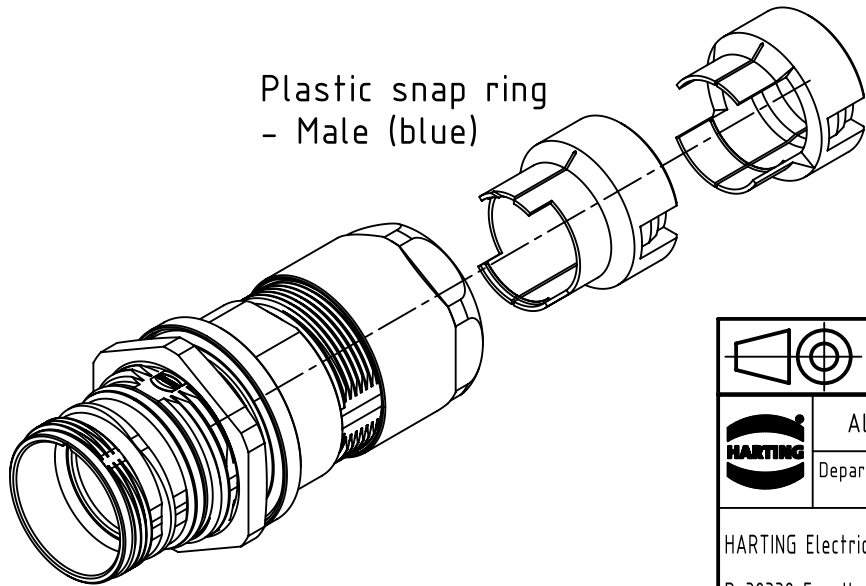

panel cut out  
(1:1)

(approx. 67)

Plastic snap ring  
- Male (blue)

Plastic snap ring  
- Female (gray)

	All rights reserved Department EL PD - DE HARTING Electric GmbH & Co. KG D-32339 Espelkamp	All Dimensions in mm Original Size DIN A4		Scale 2:1	Free size tol.	Ref. Sub.
		Created by KLASSEN P	Inspected by RIEPE	Standardisation TIEMANNA	Date 2017-02-15	State Final Release
Title Han M23 Cable to cable housing 3-7 mm					Doc-Key / ECM-Nr. 100705906/UGD/000/B 500000115544	
Type TB				Number 09 15 100 0309		Rev. B
						Page 1/1