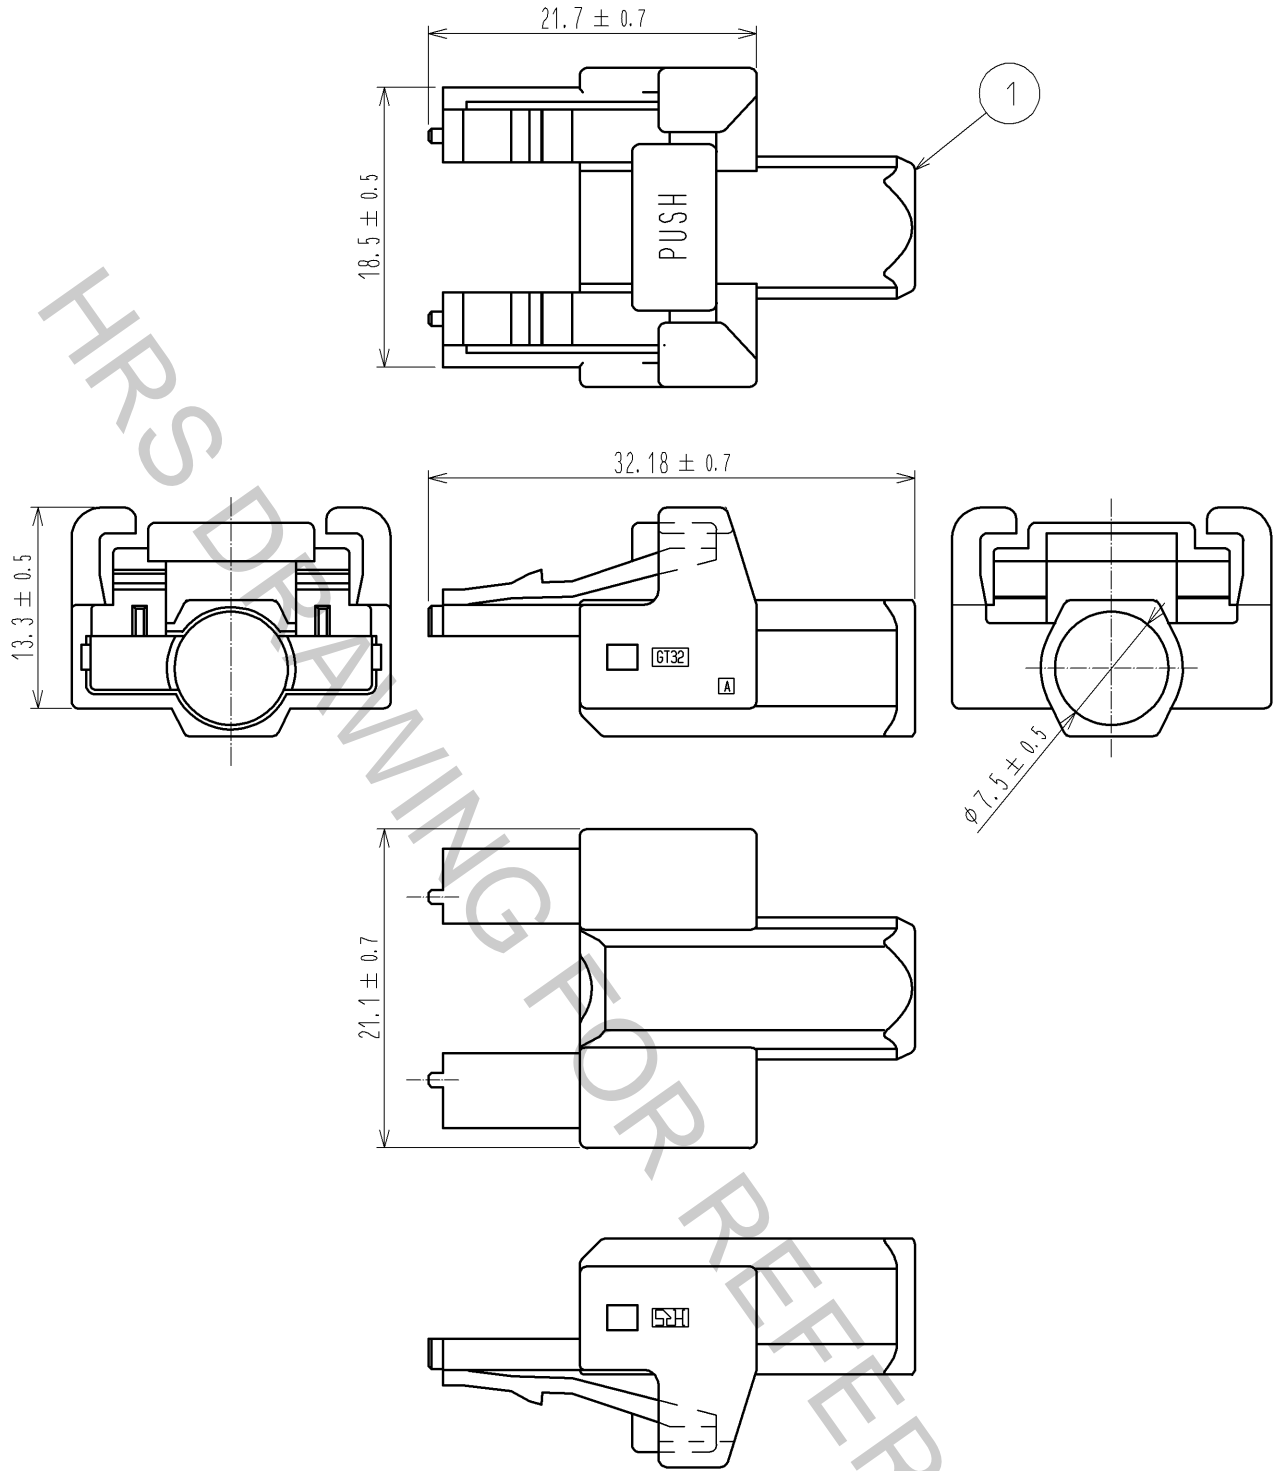

ELV, RoHS COMPLIANT

1	PBT	DARK GRAY						
NO.	MATERIAL	FINISH , REMARKS		NO.	MATERIAL	FINISH , REMARKS		
UNITS mm		SCALE 2 : 1	COUNT 	DESCRIPTION OF REVISIONS		DESIGNED	CHECKED	DATE
HIROSE ELECTRIC CO., LTD.		APPROVED : AR. SHIRAI	12.10.09	DRAWING NO.	EDC4-168284-00			
		CHECKED : AR. SHIRAI	12.10.09	PART NO.	GT32-10S-HU			
		DESIGNED : TS. KUBOTA	12.10.09	CODE NO.	CL782-0003-7-00			
		DRAWN : TS. KUBOTA	12.10.09					1/1