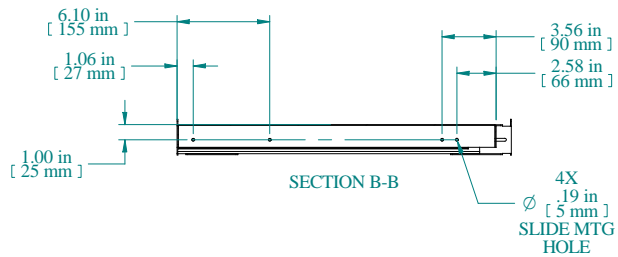

TOP VIEW

Item Number	Title	Quantity
1	RS - SOLID SHELF	1
2	SLIDE - 20" FULL TRAVEL	2
3	SLIDE MTG BRACKET	4

PART NUMBERS

RSUS1921BK1	PAINTED BLACK TEXTURED
RSUS1921CG1	PAINTED GREY/BEIGE TEXTURED

NOTES

Maximum Weight 120 lb  
Some Assembly Required  
Slide Assembly Hardware Omitted for Clarity

Data subject to change without notice. Isometric drawing not to scale.