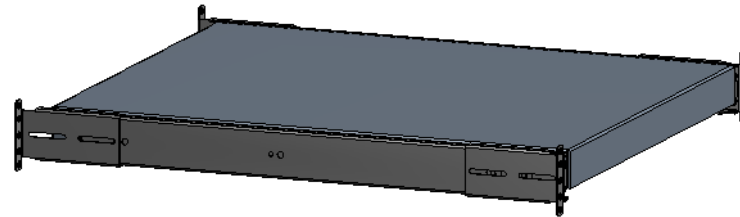

TOP VIEW

Item Number	Title	Quantity
1	RS - SOLID SHELF	1
2	SLIDE - 20" FULL TRAVEL	2
3	SLIDE MTG BRACKET	4

PART NUMBERS

RSUS1921BK1	PAINTED BLACK TEXTURED
RSUS1921CG1	PAINTED GREY/BEIGE TEXTURED

NOTES

Maximum Weight 120 lb  
Some Assembly Required  
Slide Assembly Hardware Omitted for Clarity

Data subject to change without notice. Isometric drawing not to scale.