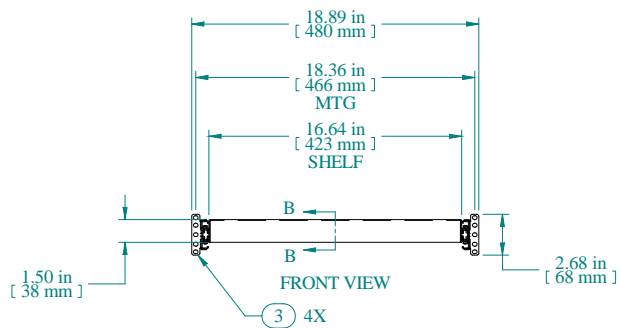

TOP VIEW

Item Number	Title	Quantity
1	RS - SOLID SHELF	1
2	SLIDE - 20" FULL TRAVEL	2
3	SLIDE MTG BRACKET	4

PART NUMBERS

RSUS1921BK1	PAINTED BLACK TEXTURED
RSUS1921CG1	PAINTED GREY/BEIGE TEXTURED

NOTES

Maximum Weight 120 lb  
Some Assembly Required  
Slide Assembly Hardware Omitted for Clarity

Data subject to change without notice. Isometric drawing not to scale.