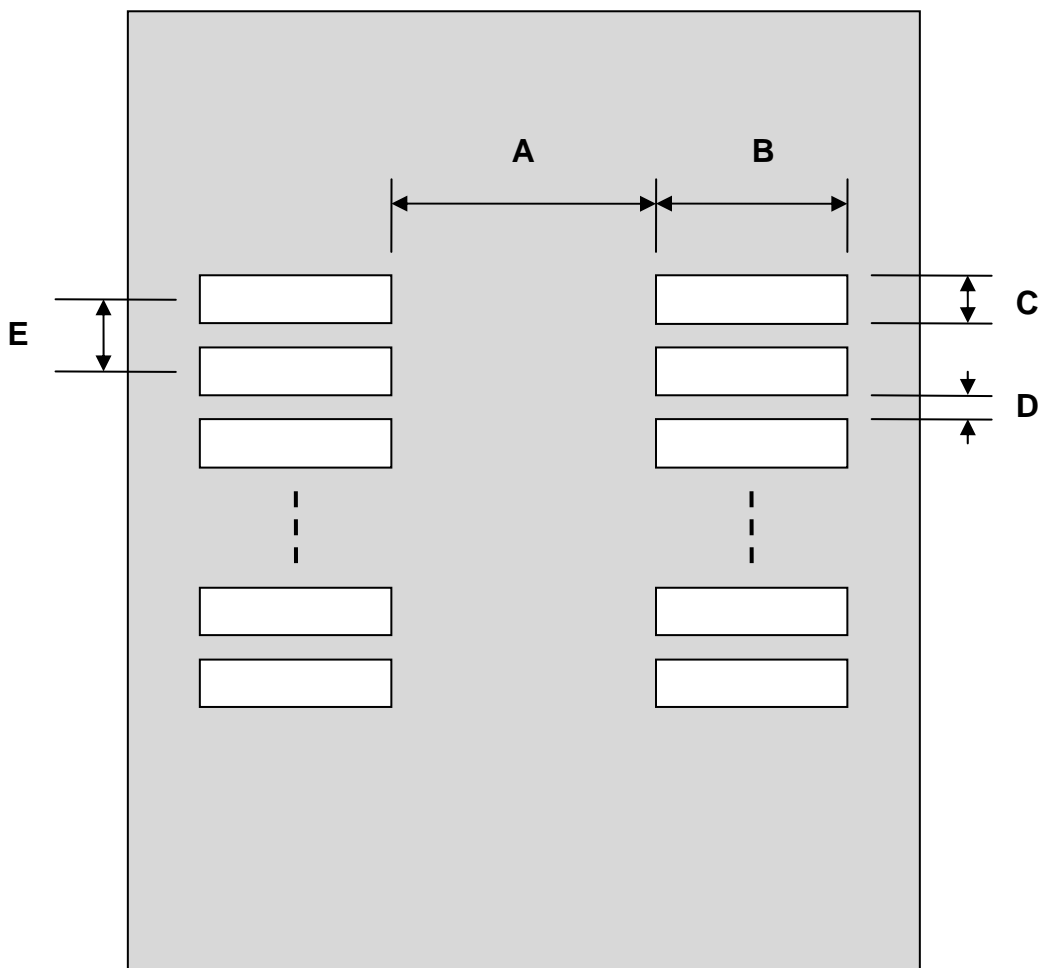

SuperSOT-8 Stencil (0.95 mm pitch, 4.0 x 3.3 mm body)

REF.	DIMENSIONS					
	mm			inches		
	MIN.	TYP.	MAX.	MIN.	TYP.	MAX.
A		3.40				
B		2.00				
C		0.70				
D		0.25				
E		0.95				

Top View (SMT Footprint)

(Representative drawing only - not to scale)